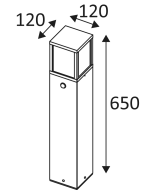

TULO SENSOR E27

- Square terminal for outdoor lighting.
- With 100° IR detector, detection radius max. 6m.
- Clear glass diffuser.

CODE	COLOR	MATERIAL	SOCKET	AC	Watt Max	LAMP
OU41324	ANTHRACITE	ALUMINIUM	E27	AC 230V	15W	CLA