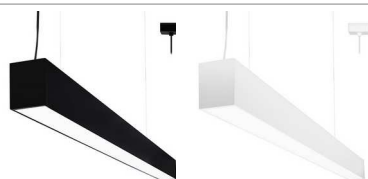

MATT WHITE

CODE	COLOR	MATERIAL	AC	LED	T° (K)	LED Lumen	System Lumen
SU149WW05	MATT BLACK	ALUMINIUM	AC 230V	26W	3000K	3500 Lm	2850 Lm
SU149WW30	MATT WHITE	ALUMINIUM	AC 230V	26W	3000K	3500 Lm	2850 Lm
SU149NW05	MATT BLACK	ALUMINIUM	AC 230V	26W	4000K	3700 Lm	3000 Lm
SU149NW30	MATT WHITE	ALUMINIUM	AC 230V	26W	4000K	3700 Lm	3000 Lm

MATT BLACK