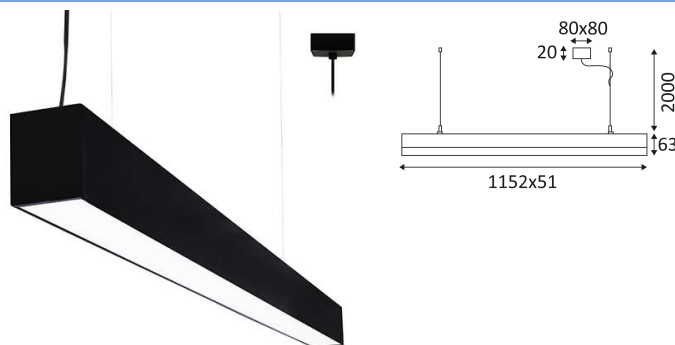

SULLY P

- Linear hanging fixture.
- Polycarbonate diffuser.
- Supplied with steel hanging cables (adjustable 2.00m max), black or white square base and power cable.
- DALI dimmable converter included in the profile.

This product contains 51 light source(s)