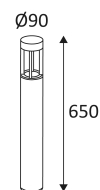

# STELLA

- Round terminal for outdoor lighting.
- Non-dimmable converter built in in the device.

This product contains 1 light source(s) of energy efficiency E.

CODE	COLOR	MATERIAL	AC	LED	T° (K)	LED Lumen	System Lumen
OU353WW24	ANTHRACITE	CAST ALUMINIUM	AC 230V	8W	3000K	825 Lm	500 Lm
OU353NW24	ANTHRACITE	CAST ALUMINIUM	AC 230V	8W	4000K	900 Lm	595 Lm