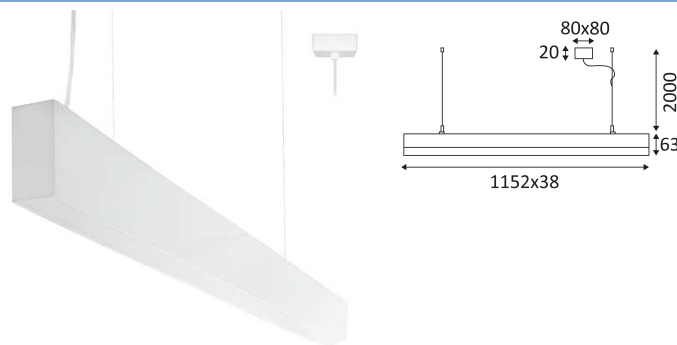

# RODA P

- Linear hanging fixture.
- Polycarbonate diffuser.
- Supplied with steel hanging cables (adjustable 2.00m max), black or white square base and power cable.
- Dimmable converter included in the profile.
- Compatible with 1-10V dimmer.

This product contains 38 light source(s)

CODE	COLOR	MATERIAL	AC	LED	T° (K)	LED Lumen	System Lumen
SU148WW05	MATT BLACK	ALUMINIUM	AC 230V	18W	3000K	2300 Lm	1900 Lm
SU148WW30	MATT WHITE	ALUMINIUM	AC 230V	18W	3000K	2300 Lm	1900 Lm
SU148NW05	MATT BLACK	ALUMINIUM	AC 230V	18W	4000K	2500 Lm	2000 Lm
SU148NW30	MATT WHITE	ALUMINIUM	AC 230V	18W	4000K	2500 Lm	2000 Lm

MATT BLACK

MATT WHITE

Suspended mounting only.

Indoor use only.

Protected against the ingress of solid bodies greater 12 mm. No protection against the ingress of liquids.

Protection against an impact energy of 0,20 Joule.

Earth wire . Fixture equipped with primary insulation only.

Beam 105°.

Product in conformity CE.

CRI>80

LED specifications.

Photobiological risk RG1

Test on 650°.

Power supply included.