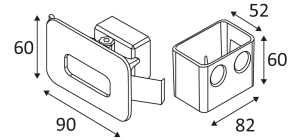

PURE 190

CODE	COLOR	MATERIAL	AC	LED	T° (K)	LED Lumen	System Lumen
OU19024	ANTHRACITE	ALUMINIUM	AC 230V	3W	4000K	405 Lm	170 Lm
OU19047	CORTEN STEEL	ALUMINIUM	AC 230V	3W	4000K	405 Lm	170 Lm

Recessed wall mounting only.

Indoor and outdoor use.

Protected against the ingress of dust. Protected against jets of water.

Protection against an impact energy of 1 Joule.

Earth wire . Fixture equipped with primary insulation only.

Rectangular piercing to insert the luminaire. (52x82mm)

Product in conformity CE.

Colour rendering index >80.

LED specifications.

Photobiological risk RG1

Test on 650°.

Power supply included.

3 years warranty.

Photometric data available on our website: www.indigo-lighting.com