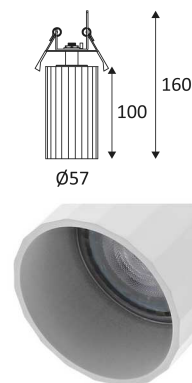

OKTO RX GU10

- Adjustable round semi-recessed spotlight.
- Fastened with springs.

CODE	COLOR	MATERIAL	SOCKET	AC	Watt Max	LAMP
DO51505	MATT BLACK	ALUMINIUM	GU10	AC 230V	13W	PAR16 LED
DO51508	MATT BLACK - CHAMPAGNE	ALUMINIUM	GU10	AC 230V	13W	PAR16 LED
DO51506	MATT BLACK - ROSE GOLD	ALUMINIUM	GU10	AC 230V	13W	PAR16 LED
DO51583	MATT BLACK - ROSE	ALUMINIUM	GU10	AC 230V	13W	PAR16 LED
DO51530	MATT WHITE	ALUMINIUM	GU10	AC 230V	13W	PAR16 LED
DO51549	MATT WHITE - CHAMPAGNE	ALUMINIUM	GU10	AC 230V	13W	PAR16 LED
DO51502	MATT WHITE - ROSE GOLD	ALUMINIUM	GU10	AC 230V	13W	PAR16 LED
DO51582	MATT WHITE - ROSE	ALUMINIUM	GU10	AC 230V	13W	PAR16 LED