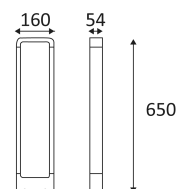

# LUXI 54

- Rectangular terminal for outdoor lighting.
- Non-dimmable converter built in in the device.

This product contains 1 light source(s) of energy efficiency F.

CODE	COLOR	MATERIAL	AC	LED	T° (K)	LED Lumen	System Lumen
OU13624	ANTHRACITE	ALUMINIUM	AC 230V	7W	3000K	750 Lm	524 Lm

Floor mounting only.

Outdoor use.

Protected against dust, And protected against water spray.

Protection against an impact energy of 5 Joules.

Earth wire . Fixture equipped with primary insulation only.

Beam 90°.