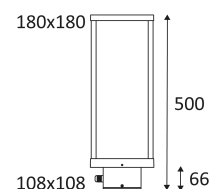

# LUXI 180

- Square terminal for outdoor lighting.
- Can be used as portable lighting thanks to the side cable outlet.
- Non-dimmable converter built in the device.

This product contains 1 light source(s) of energy efficiency F.