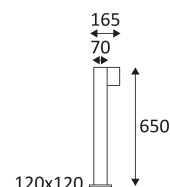

LUXI 100 S P

- Square bollard for outdoor lighting.
- Non dimmable converter built in in the device.

This product contains 1 light source(s) of energy efficiency F.

CODE	COLOR	MATERIAL	AC	LED	T° (K)	LED Lumen	System Lumen
OU356WW24	ANTHRACITE	ALUMINIUM	AC 230V	7W	3000K	660 Lm	465 Lm

Floor mounting only.

Outdoor use.

Protected against dust, And protected against water spray.

Protection against an impact energy of 5 Joules.

Earth wire . Fixture equipped with primary insulation only.

Vertical orientation maximum to 320°.

Beam 95°.

Product in conformity CE.

CRI>80

LED specifications.

Photobiological risk RG1

Test on 650°.

Power supply included.

3 years warranty.