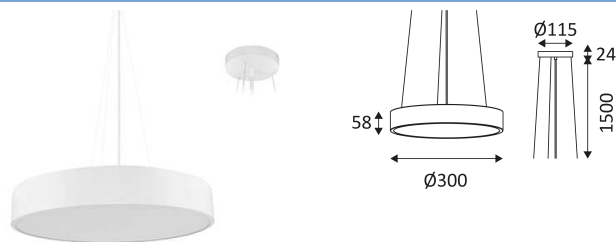

# JUNE 1 P

- Decorative hanging fixture.
- Opaline PS diffuser.
- 2700K, 3000K or 4000K as desired via a switch in the luminaire.
- Supplied with black or white suspension cables (adjustable up to 1.50m max), black or white round base and power cable
- Dimmable converter built in the device.
- Compatible with start and end-of-phase dimmer.

This product contains 1 light source(s) of energy efficiency F.

CODE	COLOR	MATERIAL	AC	LED	T° (K)	LED Lumen	System Lumen
SU15605	MATT BLACK	ALUMINIUM	AC 230V	18W	2700-3000-4000K	3300 Lm (4000K)	1775 Lm (4000K)
SU15630	MATT WHITE	ALUMINIUM	AC 230V	18W	2700-3000-4000K	3300 Lm (4000K)	1775 Lm (4000K)

MATT BLACK

MATT WHITE

-  Suspended mounting only.
-  Indoor use only.
-  Protected against the ingress of solid bodies greater than 1mm. Protected against splashing water.
-  Protection against an impact energy of 0,20 Joule.
-  Earth wire . Fixture equipped with primary insulation only.
-  Beam 120°.
-  Product in conformity CE.
-  CRI>80
-  3 CCT.  
2700K  
3000K  
4000K
-  LED specifications.  
L70B50  
50.000h
-  Photobiological risk RG1
-  Test on 650°.
-  Power supply included.
-  The product is dimmable.
-  3 years warranty.
-  Photometric data available on our website: [www.indigo-lighting.com](http://www.indigo-lighting.com)