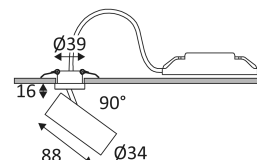

JOY RX

- Adjustable round semi-recessed spotlight.
- Fastened with springs.
- Remote non-dimmable converter supplied.

This product contains 1 light source(s) of energy efficiency F.

CODE	COLOR	MATERIAL	AC	DC	LED	T° (K)	LED Lumen	System Lumen
DO510WW05	MATT BLACK	ALUMINIUM	AC 230V	DC 120mA 36V	4,5W	3000K	375 Lm	260 Lm
DO510WW30	MATT WHITE	ALUMINIUM	AC 230V	DC 120mA 36V	4,5W	3000K	375 Lm	260 Lm

Product can be connected to low-voltage systems. A safety extra low voltage luminaire in which voltages higher than those of SELV are not generated.

Hole cut to insert luminaire (35mm)

Minimum ceiling height to insert luminaire. (70mm)

Vertical orientation maximum to 90°.

Horizontal orientation maximum to 355°.

Beam 40°.

Product in conformity CE.

CRI>90

LED specifications.

UGR below 19.

Photobiological risk RG1