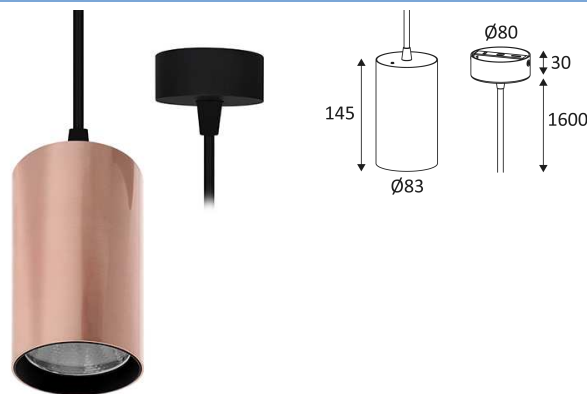

JACK 3 P

- Decorative hanging fixture.
- Supplied with textile power cable (adjustable 1.60m max)
Colour 05 - 13 - 06: black cable
Color 30 - 28 - 02 - white cable.
- 2700K, 3000K or 4000K as desired via a switch at the back of the luminaire.
- Dimmable converter built in the device.
- Compatible with end-of-phase dimmer.

This product contains 1 light source(s) of energy efficiency F.

CODE	COLOR	MATERIAL	AC	LED	T° (K)	LED Lumen	System Lumen
SU16105	MATT BLACK	ALUMINIUM	AC 230V	25W	2700-3000-4000K	2810 Lm (4000K)	2270 Lm (4000K)
SU16113	MATT BLACK - BRASS	ALUMINIUM	AC 230V	25W	2700-3000-4000K	2810 Lm (4000K)	2270 Lm (4000K)
SU16106	MATT BLACK - ROSE GOLD	ALUMINIUM	AC 230V	25W	2700-3000-4000K	2810 Lm (4000K)	2270 Lm (4000K)
SU16130	MATT WHITE	ALUMINIUM	AC 230V	25W	2700-3000-4000K	2810 Lm (4000K)	2270 Lm (4000K)
SU16128	MATT WHITE - BRASS	ALUMINIUM	AC 230V	25W	2700-3000-4000K	2810 Lm (4000K)	2270 Lm (4000K)
SU16102	MATT WHITE - ROSE GOLD	ALUMINIUM	AC 230V	25W	2700-3000-4000K	2810 Lm (4000K)	2270 Lm (4000K)

- Suspended mounting only.
- Indoor use only.
- Protected against the ingress of solid bodies greater 12 mm. No protection against the ingress of liquids.
- Protection against an impact energy of 0,20 Joule.
- Earth wire . Fixture equipped with primary insulation only.
- Beam 60°.
- Product in conformity CE.
- CRI>90
- 3 CCT.
2700 K
3000 K
4000 K
- LED specifications.
L80B10
50.000h
- Photobiological risk RG1
- Test on 850°.
- Power supply included.
- The product is dimmable.
- 5 years warranty.