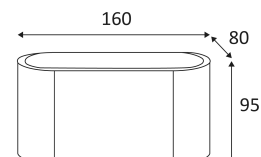

CODE	FARBE	MATERIAL	AC	LED	T° (K)	LED Lumen	System Lumen
WA175WW17	SCHWARZ - SILBER	ALUMINIUM	AC 230V	10W	3000K	1010 Lm	680 Lm
WA175WW18	SCHWARZ - GOLD	ALUMINIUM	AC 230V	10W	3000K	1010 Lm	450 Lm

SCHWARZ - SILBER