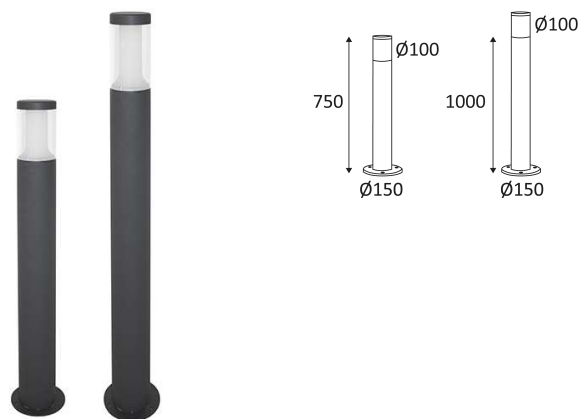

FILO P

- Round terminal for outdoor lighting.
- Opaline polycarbonate diffuser.
- Does not require a converter.

This product contains 1 light source(s) of energy efficiency F.

CODE	COLOR	MATERIAL	AC	LED	T° (K)	LED Lumen	System Lumen	L (mm)
OU17724	ANTHRACITE	CAST ALUMINIUM	AC 230V	8W	3000K	420 Lm	355 Lm	750
OU17824	ANTHRACITE	CAST ALUMINIUM	AC 230V	8W	3000K	420 Lm	355 Lm	1000

Floor mounting only.

Outdoor use.

Protected against dust. Protected against jets of water.

Protection against an impact energy of 5 Joules.

Earth wire . Fixture equipped with primary insulation only.

Product in conformity CE.