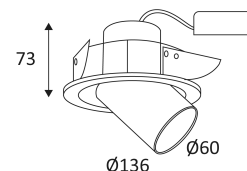

FILI 1 RX-B

- Adjustable round semi-recessed spotlight.
- Fastened with louvers.
- Remote non dimmable converter supplied.
- As an option, dimmable converter DALI CD123 to be ordered separately.

This product contains 1 light source(s) of energy efficiency G.

Vertical orientation maximum to 45°.

Horizontal orientation maximum to 355°.

Beam 40°.

Product in conformity CE.

CRI>90

LED specifications.

Photobiological risk RG1

Test on 650°.