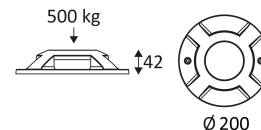

ELNE 4

- Outdoor luminaire for traffic.
- Four windows.
- With cable inlet and outlet.
- Carriage resistance 500kg.
- Non dimmable converter built in the device.

This product contains 4 light source(s) of energy efficiency G.