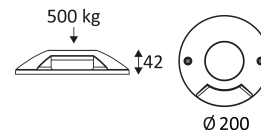

ELNE 1

- Outdoor luminaire for traffic.
- A window.
- With cable inlet and outlet.
- Carriage resistance 500kg.
- Non dimmable converter built in the device.

This product contains 1 light source(s) of energy efficiency G.