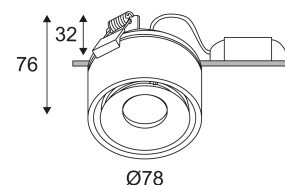

# CLIC RDX MINI

- Adjustable round semi-recessed spotlight.
- Fastened with springs.
- Remote dimmable converter supplied.
- Compatible with end-of-phase dinner.

This product contains 1 light source(s) of energy efficiency G.

Live parts are equipped with additional isolation protection, such as reinforced or double insulation.

Hole cut to insert luminaire (68mm)

Vertical orientation maximum to 90°.

Horizontal orientation maximum to 355°.