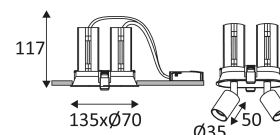

CLARA 2 RDX

- Adjustable semi-recessed spotlight.
- Fastened with springs.
- Remote dimmable converter supplied.
- Compatible with start and end-of-phase dimmer.

This product contains 2 light source(s) of energy efficiency G.

MATT BLACK

MATT WHITE

-  Recessed ceiling mounting only.
-  Indoor use only.
-  Protected against the ingress of solid bodies greater 12 mm. No protection against the ingress of liquids.
-  Protection against an impact energy of 0,70 Joule.
-  Live parts are equipped with additional isolation protection, such as reinforced or double insulation.
-  Oval piercing to insert the luminaire. (130x65mm)
-  Minimum ceiling height to insert luminaire. (130mm)
-  Vertical orientation maximum to 90°.
-  Horizontal orientation maximum to 350°.
-  Beam 36°.
-  Product in conformity CE.
-  CRI > 80
-  LED specifications.
-  UGR below 19.
-  Photobiological risk RG1
-  Test on 650°.
-  Product can not be covered after installation even with insulation.
-  Power supply included.