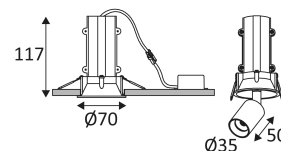

CLARA 1 RDX

- Adjustable round semi-recessed spotlight.
- Fastened with springs.
- Remote dimmable converter supplied.
- Compatible with start and end-of-phase dimmer.

This product contains 1 light source(s) of energy efficiency G.

MATT BLACK

MATT WHITE

-  Recessed ceiling mounting only.
-  Indoor use only.
-  Protected against the ingress of solid bodies greater 12 mm. No protection against the ingress of liquids.
-  Protection against an impact energy of 0,70 Joule.
-  Live parts are equipped with additional isolation protection, such as reinforced or double insulation.
-  Hole cut to insert luminaire (65mm)
-  Minimum ceiling height to insert luminaire. (130mm)
-  Vertical orientation maximum to 90°.
-  Horizontal orientation maximum to 350°.
-  Beam 36°.
-  Product in conformity CE.
-  CRI>80
-  LED specifications.
-  UGR below 19.
-  Photobiological risk RG1
-  Test on 650°.
-  Product can not be covered after installation even with insulation.
-  Power supply included.