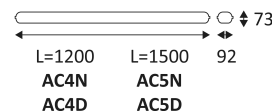

CAIMAN VERSA

- Waterproof, corrosion-resistant linear luminaire.
- UV-resistant polycarbonate diffuser.
- 3000K, 4000K or 5700K selectable via a switch in the luminaire.
- Multi-power : 18 or 37W (AC4) and 28 or 56W (AC5) selectable via a switch in the luminaire.
- Non dimmable or dimmable DALI-push converter built in the device.
- Rear and side housing conduit entry points.
- Supplied with sliding mounting clips, hanging bracket and compression gland.
- Optional plug-in Versabox kits : emergency lighting, microwave sensor and remote control for setting the parameters of the detector.

This product contains light sources of energy efficiency class A.

CODE	COLOR	MATERIAL	AC	LED	T° (K)	LED Lumen	System Lumen	L (mm)
NOT DIMMABLE								
AC4N	GREY	POLYCARBONATE	AC 230V	18W 37W	3000-4000-5700K	3225 Lm (4000K) 6450 Lm (4000K)	2775 Lm (4000K) 5550 Lm (4000K)	1200
AC5N	GREY	POLYCARBONATE	AC 230V	28W 56W	3000-4000-5700K	4850 Lm (4000K) 9700 Lm (4000K)	4200 Lm (4000K) 8400 Lm (4000K)	1500
DALI DIMMABLE								
AC4D	GREY	POLYCARBONATE	AC 230V	18W 37W	3000-4000-5700K	3225 Lm (4000K) 6450 Lm (4000K)	2775 Lm (4000K) 5550 Lm (4000K)	1200
AC5D	GREY	POLYCARBONATE	AC 230V	28W 56W	3000-4000-5700K	4850 Lm (4000K) 9700 Lm (4000K)	4200 Lm (4000K) 8400 Lm (4000K)	1500