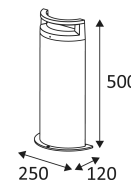

# BREST

- Rounded terminal for outdoor lighting.
- Non-dimmable converter built in in the device.

This product contains 1 light source(s) of energy efficiency E.

CODE	COLOR	MATERIAL	AC	LED	T° (K)	LED Lumen	System Lumen
OU507WW05	MATT BLACK	ALUMINIUM	AC 230V	10W	3000K	1150 Lm	520 Lm

Floor mounting only.

Outdoor use.

Protected against the ingress of dust. Protected against jets of water.

Protection against an impact energy of 5 Joules.

Earth wire . Fixture equipped with primary insulation only.