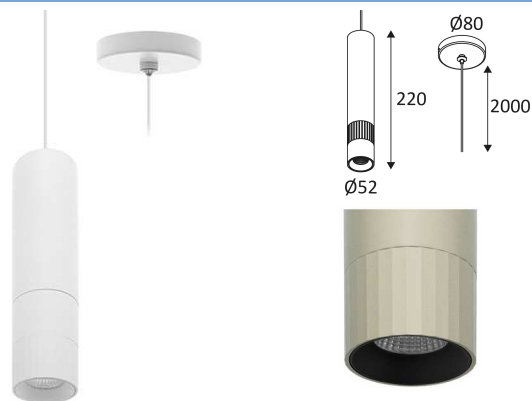

AUREA P

- Decorative hanging lamp.
- Supplied with power cable (adjustable up to 2.00m max).
Colour 05 - 08 - 83: black cable.
Colour 30 - 49 - 82: white cable.
- 2700K, 3000K, or 4000K as desired via a switch at the back of the luminaire.
- Dimmable converter built in the device.
- Compatible with start-of-phase dinner.

This product contains 1 light source(s) of energy efficiency F.

CODE	COLOR	MATERIAL	AC	LED	T° (K)	LED Lumen	System Lumen
SU16905	MATT BLACK	ALUMINIUM	AC 230V	6W	2700-3000-4000K	715 Lm (4000K)	550 Lm (4000K)
SU16908	MATT BLACK - CHAMPAGNE	ALUMINIUM	AC 230V	6W	2700-3000-4000K	715 Lm (4000K)	550 Lm (4000K)
SU16983	MATT BLACK - ROSE	ALUMINIUM	AC 230V	6W	2700-3000-4000K	715 Lm (4000K)	550 Lm (4000K)
SU16930	MATT WHITE	ALUMINIUM	AC 230V	6W	2700-3000-4000K	715 Lm (4000K)	550 Lm (4000K)
SU16949	MATT WHITE - CHAMPAGNE	ALUMINIUM	AC 230V	6W	2700-3000-4000K	715 Lm (4000K)	550 Lm (4000K)
SU16982	MATT WHITE - ROSE	ALUMINIUM	AC 230V	6W	2700-3000-4000K	715 Lm (4000K)	550 Lm (4000K)

Suspended mounting only.

Indoor use only.

Protected against the ingress of solid bodies greater 12 mm. No protection against the ingress of liquids.

Protection against an impact energy of 0,20 Joule.

Earth wire . Fixture equipped with primary insulation only.