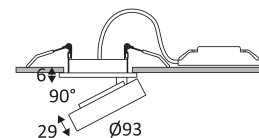

ALLY 2 RX

- Adjustable round semi-recessed spotlight.
- Fastened with springs.
- Remote non dimmable converter supplied.
- As an option, DALI CD140 dimmable converter to be ordered separately.

This product contains 1 light source(s) of energy efficiency E.

CODE	COLOR	MATERIAL	AC	DC	LED	T° (K)	LED Lumen	System Lumen
DO508WW05	MATT BLACK	ALUMINIUM	AC 230V	DC 350mA 36V	13W	3000K	1160 Lm	805 Lm
DO508WW30	MATT WHITE	ALUMINIUM	AC 230V	DC 350mA 36V	13W	3000K	1160 Lm	805 Lm

CODE	Watt Max	PRI	SEC	INPUTS	OUTPUTS	Max Case T°	Max Amb. T°
CD140	3-18W	AC 230V	DC 350mA	1	1	80°C	50°C

Recessed ceiling mounting only.

Indoor use only.

Protected against the ingress of solid bodies greater 12 mm. No protection against the ingress of liquids.

Protection against an impact energy of 0,20 Joule.

Product can be connected to low-voltage systems. A safety extra low voltage luminaire in which voltages higher than those of SELV are not generated.

Hole cut to insert luminaire. (80mm)

Minimum ceiling height to insert luminaire. (60mm)

Vertical orientation maximum to 90°.

Horizontal orientation maximum to 355°.

Beam 38°.

Product in conformity CE.

CRI>90

LED specifications.

UGR below 19.

Photobiological risk RG1

Test on 650°.