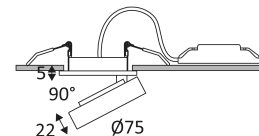

ALLY 1 RX

- Adjustable round recessed semi-recessed spotlight.
- Fastened with springs.
- Remote non-dimmable converter supplied.
- As an option, DALI CD123 dimmable converter to be ordered separately.

This product contains 1 light source(s) of energy efficiency G.

CODE	COLOR	MATERIAL	AC	DC	LED	T° (K)	LED Lumen	System Lumen
DO507WW05	MATT BLACK	ALUMINIUM	AC 230V	DC 250mA 36V	9W	3000K	675 Lm	490 Lm
DO507WW30	MATT WHITE	ALUMINIUM	AC 230V	DC 250mA 36V	9W	3000K	675 Lm	490 Lm

CODE	Watt Max	PRI	SEC	INPUTS	OUTPUTS	Max Case T°	Max Amb. T°
CD123	3-18W	AC 230V	DC 250mA	1	1	80°C	50°C

Recessed ceiling mounting only.

Indoor use only.

Protected against the ingress of solid bodies greater 12 mm. No protection against the ingress of liquids.

Protection against an impact energy of 0,20 Joule.

Product can be connected to low-voltage systems. A safety extra low voltage luminaire in which voltages higher than those of SELV are not generated.

Hole cut to insert luminaire (70mm)

Minimum ceiling height to insert luminaire. (60mm)

Vertical orientation maximum to 90°.

Horizontal orientation maximum to 355°.

Beam 38°.

Product in conformity CE.

CRI>90

LED specifications.

UGR below 19.

Photobiological risk RG1

Test on 650°.