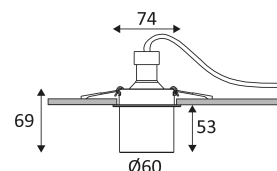

AKIS R GU10

- Fixed round semi-recessed spotlight.
- Fastened with springs.

CODE	COLOR	MATERIAL	SOCKET	AC	Watt Max	LAMP
DO51205	MATT BLACK	ALUMINIUM	GU10	AC 230V	13W	PAR16 LED
DO51230	MATT WHITE	ALUMINIUM	GU10	AC 230V	13W	PAR16 LED

Recessed ceiling mounting only.

Indoor use only.

Protected against the ingress of solid bodies greater 12 mm. No protection against the ingress of liquids.

Protection against an impact energy of 0,20 Joule.

Live parts are equipped with additional isolation protection, such as reinforced or double insulation.

Hole cut to insert luminaire (65mm)

Minimum ceiling height to insert luminaire. (180mm)

Product in conformity CE.

Test on 650°.

Product can not be covered after installation even with insulation.

3 years warranty.

Replaceable light source by an end-user.