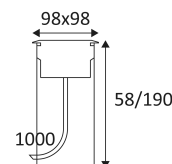

WL342

This product contains 1 light source(s) of energy efficiency F.