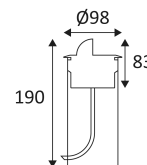

GL034

This product contains 1 light source(s) of energy efficiency E.

CODE	MATERIAL	AC	LED	T° (K)	LED Lumen	System Lumen
GL034DWBM27	STAINLESS STEEL 316	AC 230V	2,9W	2700K	240 Lm	170 Lm
GL034DWBM30	STAINLESS STEEL 316	AC 230V	2,9W	3000K	270 Lm	180 Lm
GL034DWBM40	STAINLESS STEEL 316	AC 230V	2,9W	4000K	280 Lm	190 Lm

ACCESSOIRES	DESCRIPTION	
JB5	IP68 PARALLEL CONNECTION BOX WITH GEL	
WC59	IP68 CONNECTOR	

Recessed wall mounting only.

Recessed floor mounting only.

Indoor and outdoor use.

Protected against the ingress of dust. Protected against jets of water.

Protection against an impact energy of 5 Joules.

Earth wire . Fixture equipped with primary insulation only.

Hole cut to insert luminaire. (80mm)

Hole cut to insert recessed housing. (85mm).

Beam 40°.

Product in conformity CE.