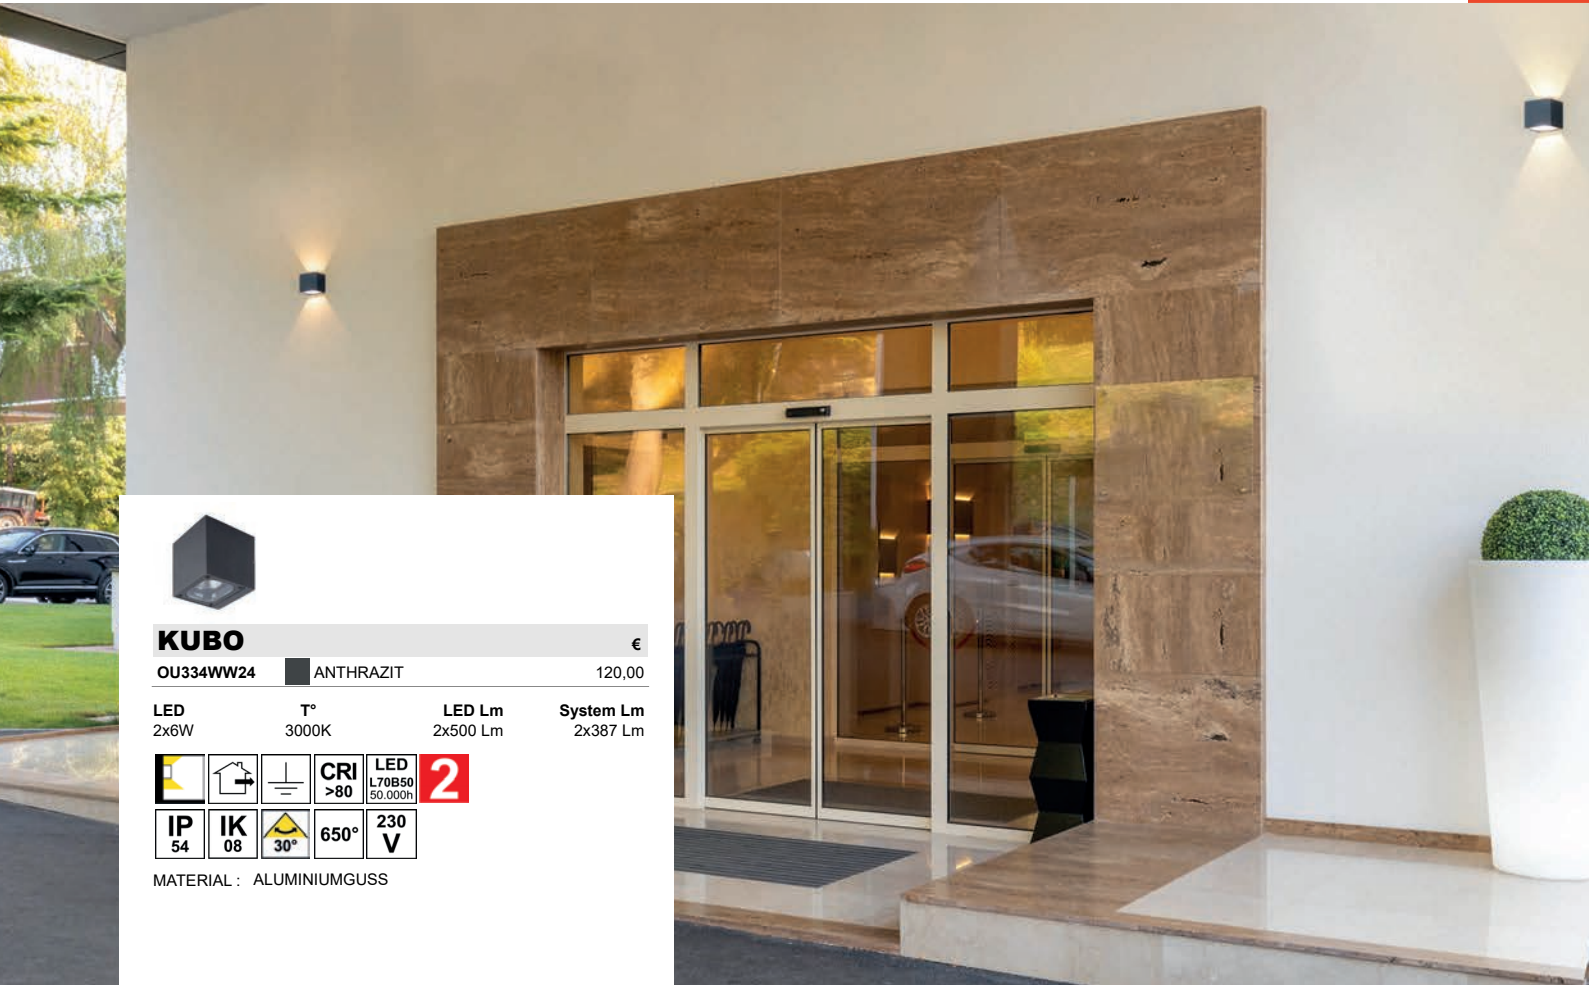

KUBO

OU334WW24 ANTHRAZIT € 120,00

LED 2x6W T° 3000K LED Lm 2x500 Lm System Lm 2x387 Lm

			CRI >80	LED L70B50 50.000h	2
IP 54	IK 08	30°	650°	230 V	

MATERIAL : ALUMINIUMGUSS