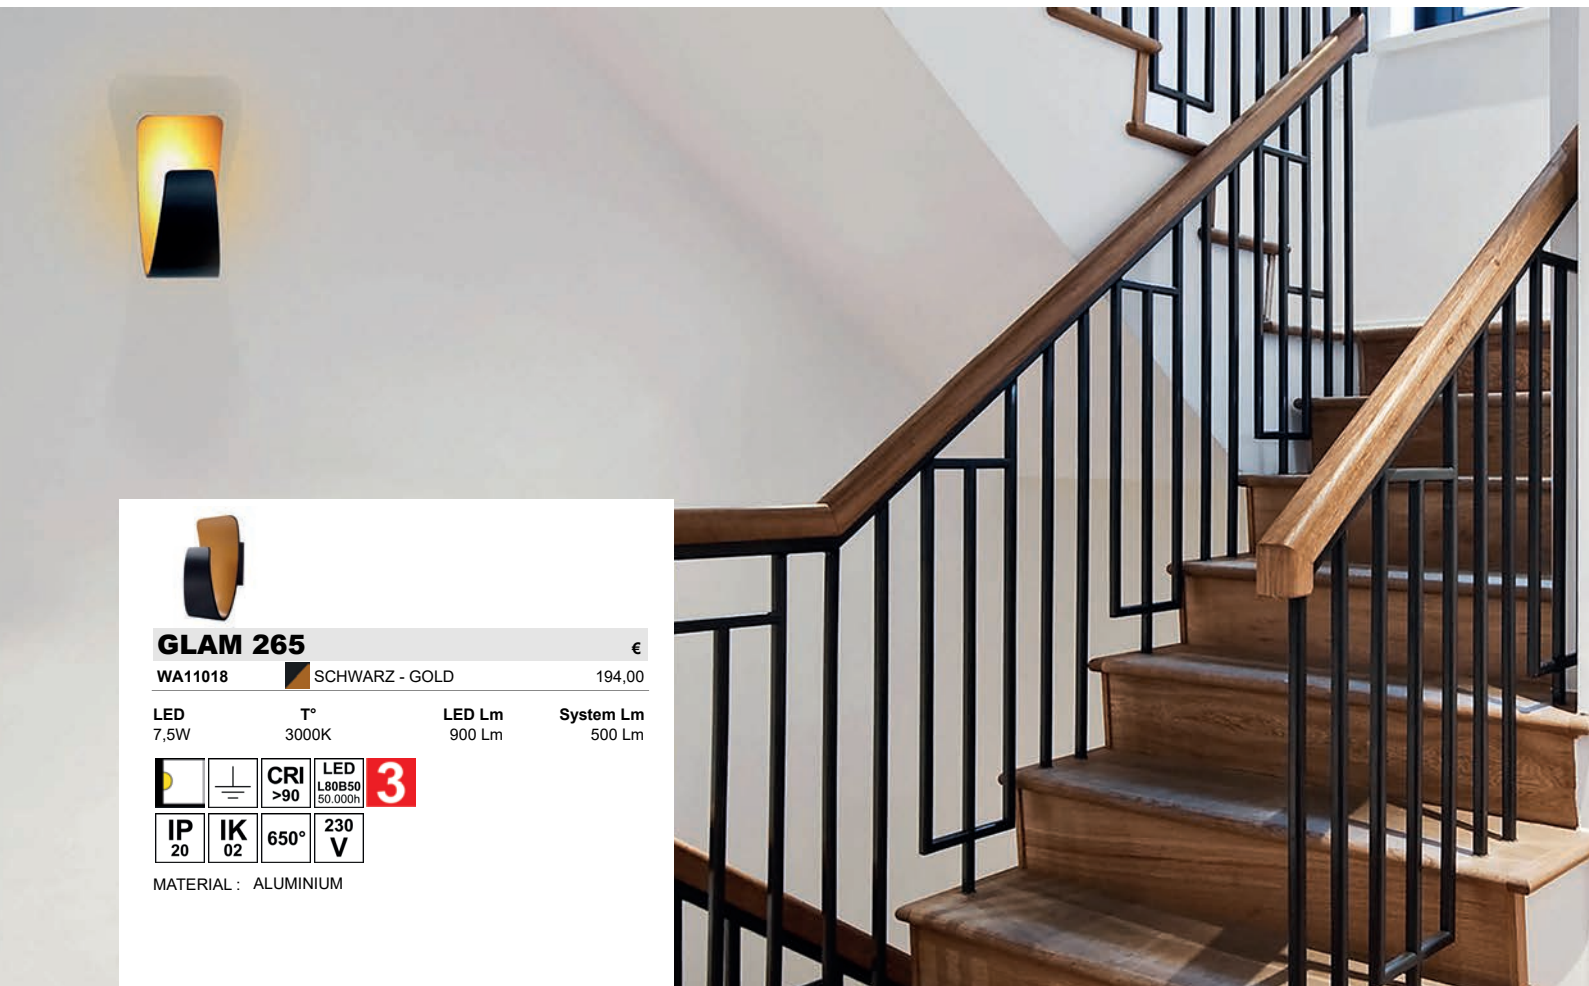

MATERIAL : ALUMINIUMGUSS

EVA 65R

€

DW110R31 WEISS 90,00

LED 4W T° 3000K LED Lm 420 Lm System Lm 180 Lm

		CRI >80	LED L70B50 50.000h	3
IP 23	IK 04	56	63	650° LED 230V

MATERIAL : ALUMINIUM

GLAM 265