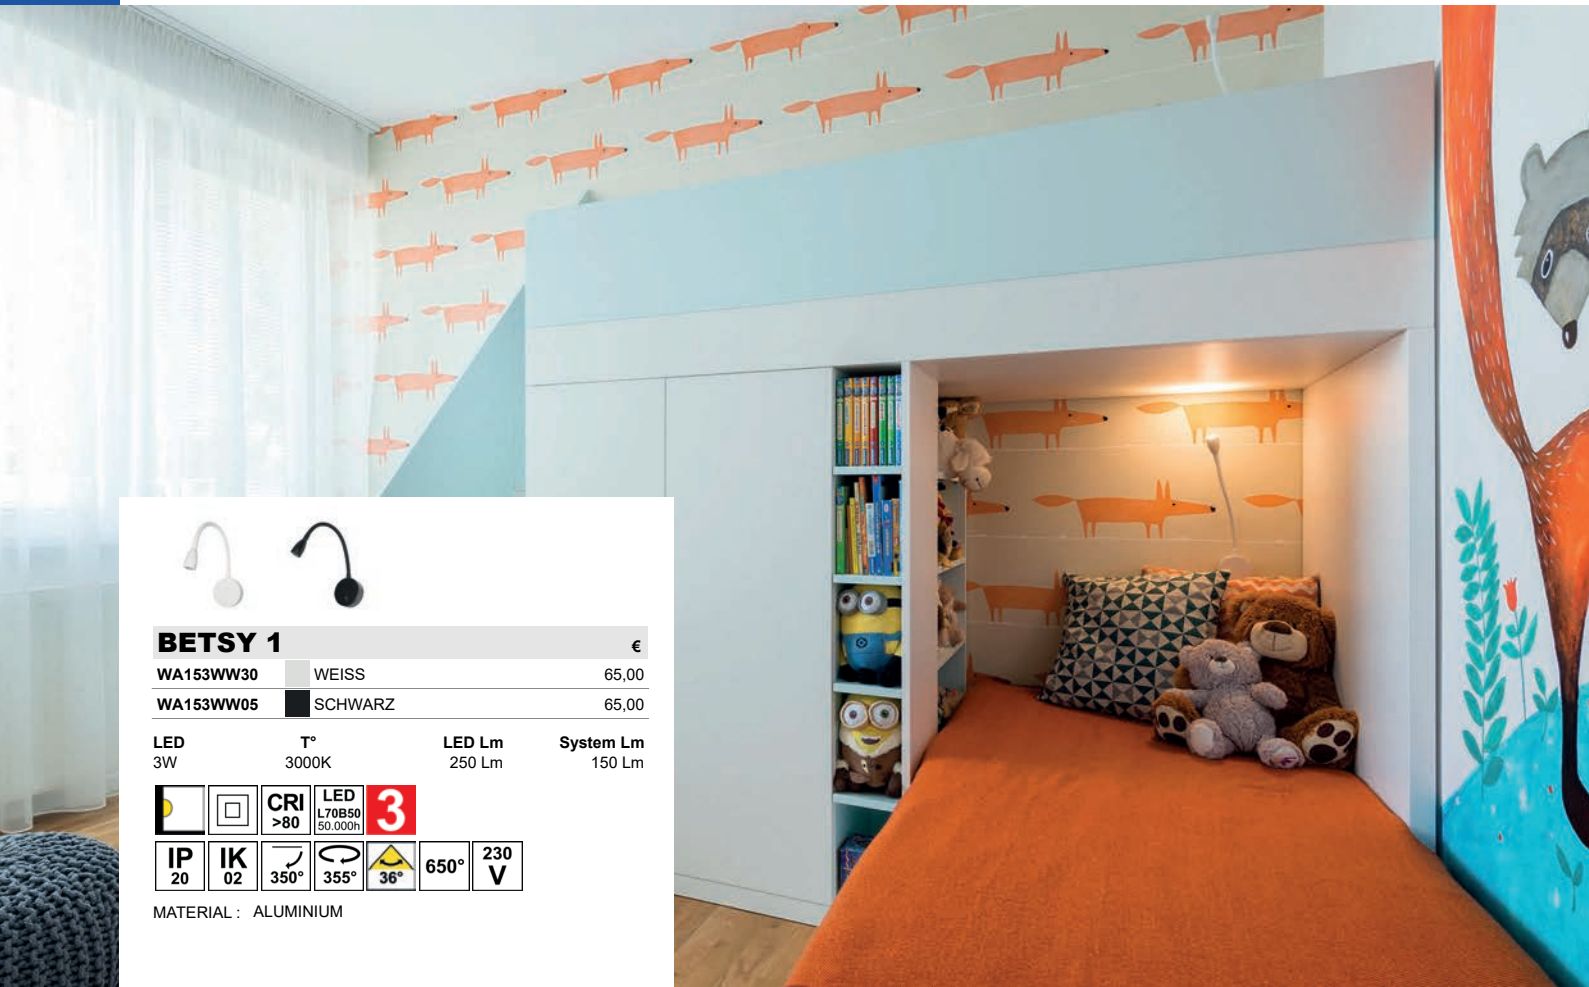

BETSY 1

WA153WW30	WEISS	€ 65,00
WA153WW05	SCHWARZ	€ 65,00

LED 3W	T° 3000K	LED Lm 250 Lm	System Lm 150 Lm

MATERIAL : ALUMINIUM