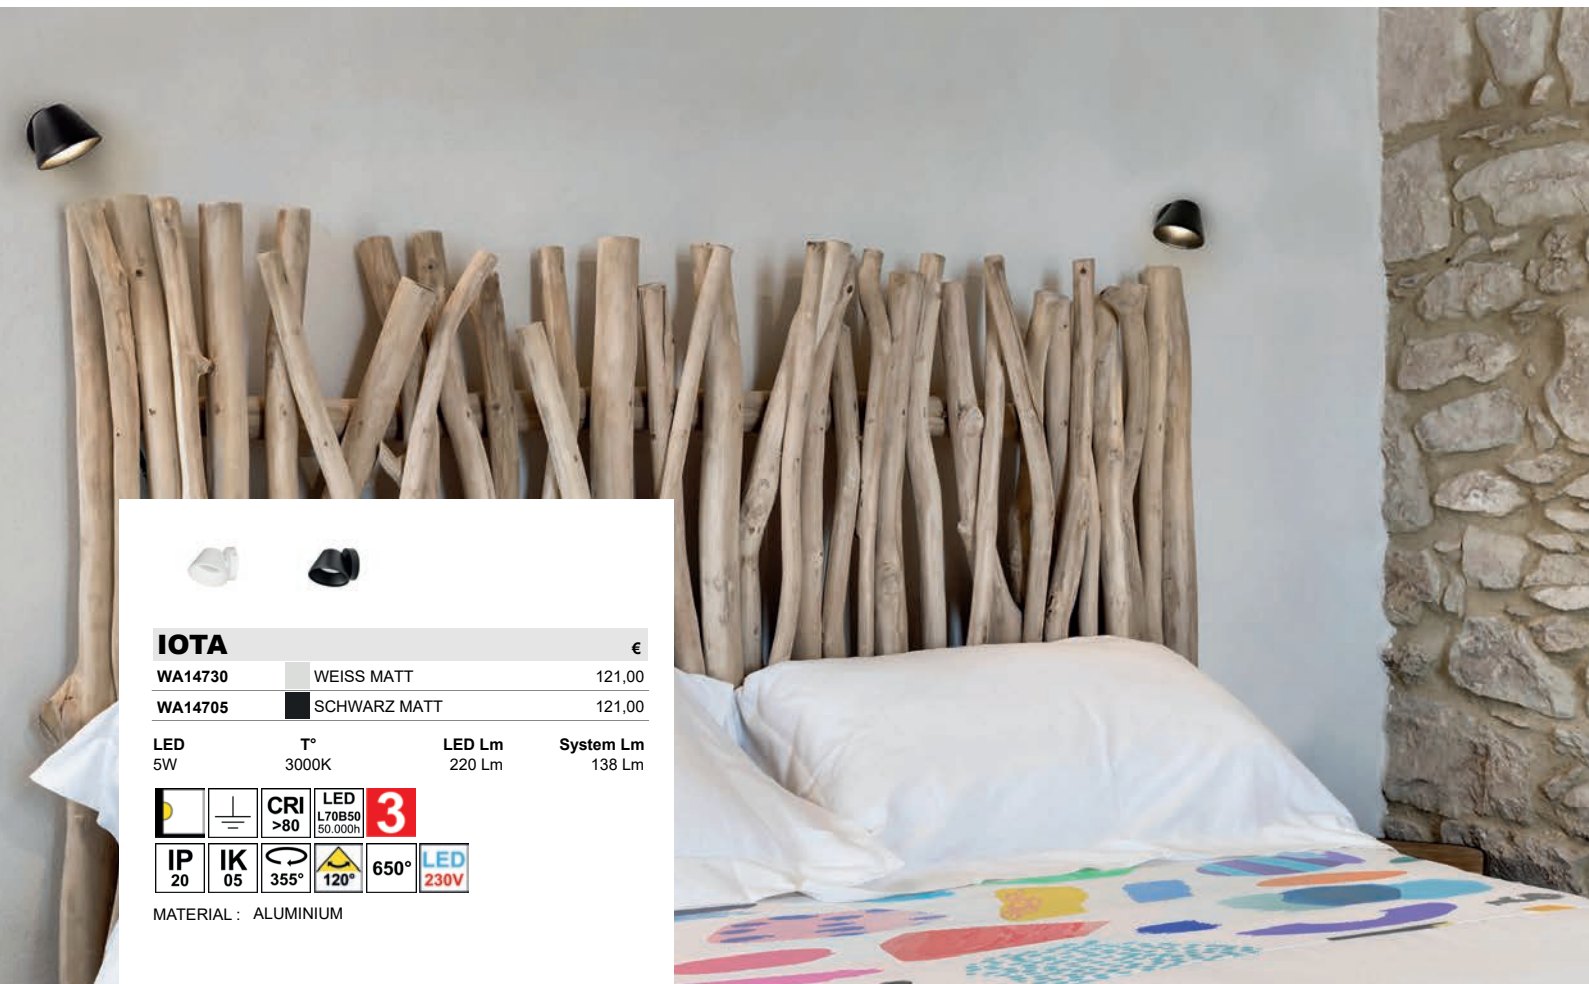

IOTA

WA14730	WEISS MATT	€ 121,00
WA14705	SCHWARZ MATT	€ 121,00

LED 5W	T° 3000K	LED Lm 220 Lm	System Lm 138 Lm

MATERIAL : ALUMINIUM