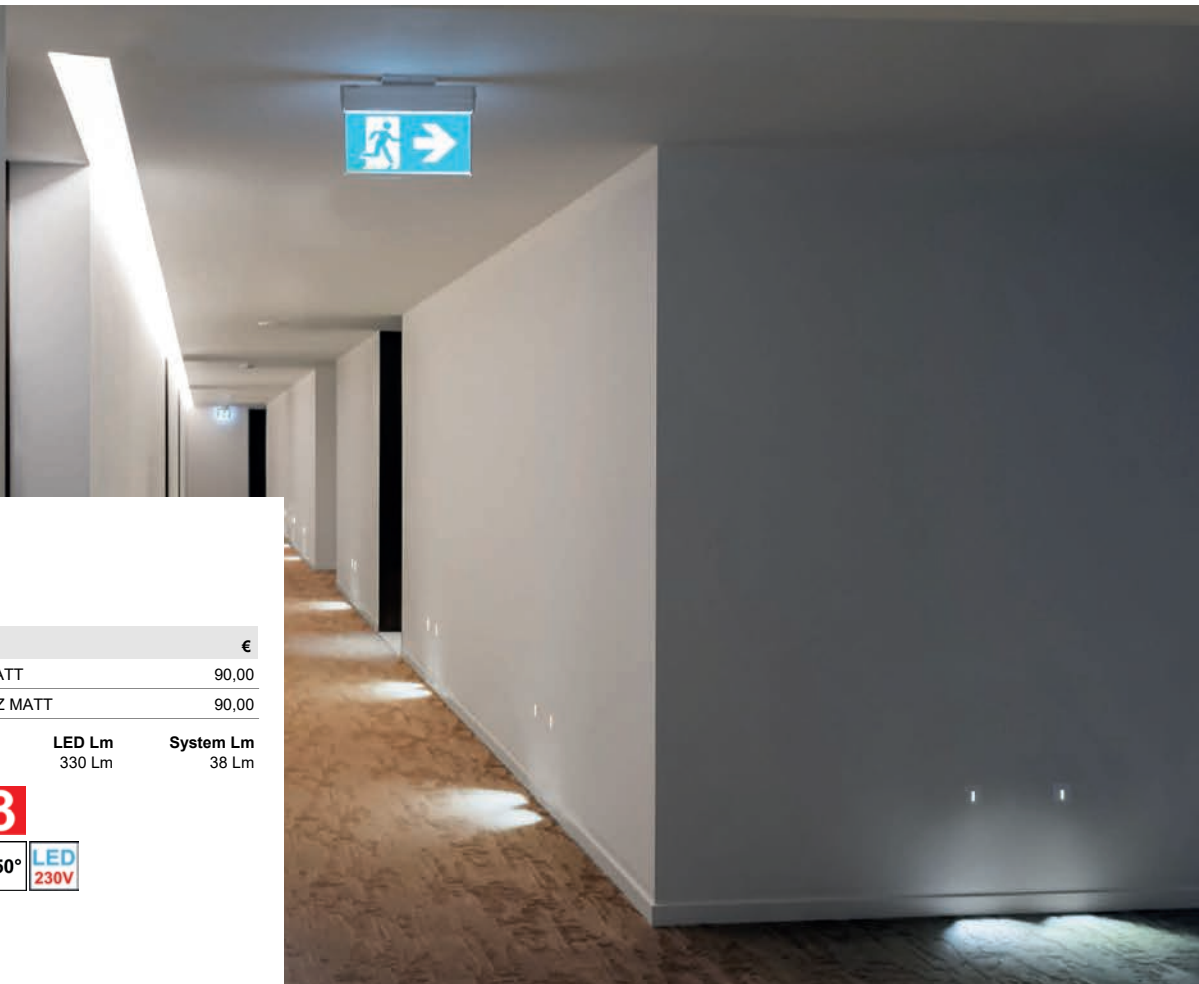

LIKA

€

WA173WW30	WEISS MATT	90,00
WA173WW05	SCHWARZ MATT	90,00

LED 4W	T° 3000K	LED Lm 330 Lm	System Lm 38 Lm

MATERIAL : ALUMINIUM