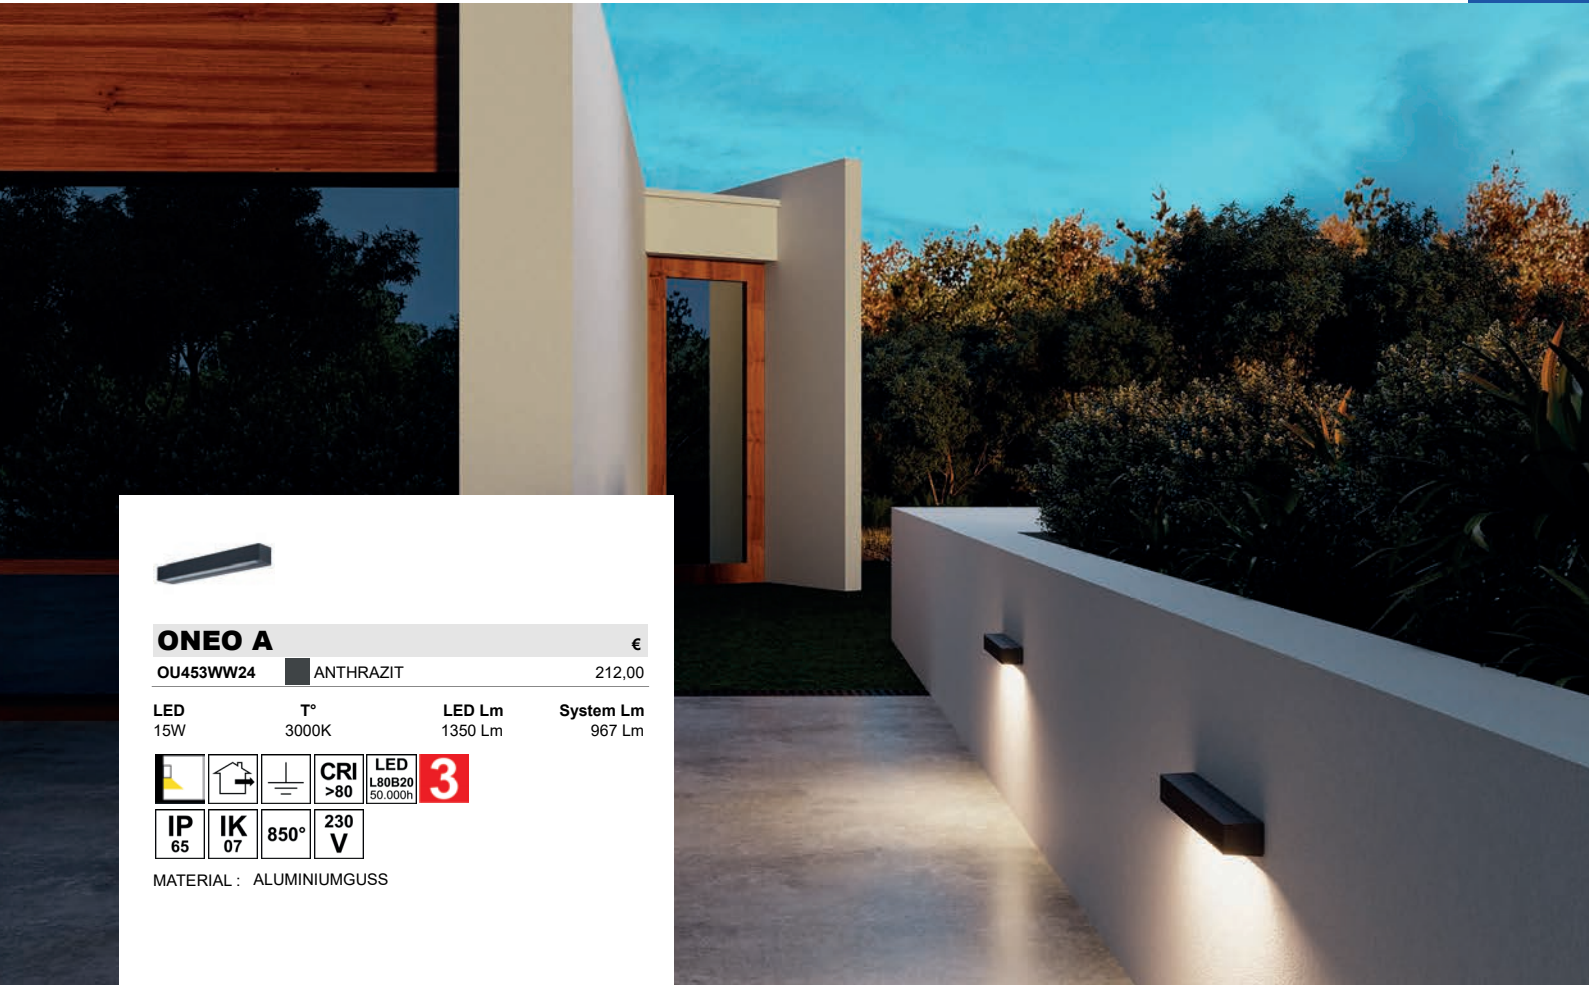

ONEO A

OU453WW24 ANTHRAZIT € 212,00

LED 15W T° 3000K LED Lm 1350 Lm System Lm 967 Lm

MATERIAL : ALUMINIUMGUSS