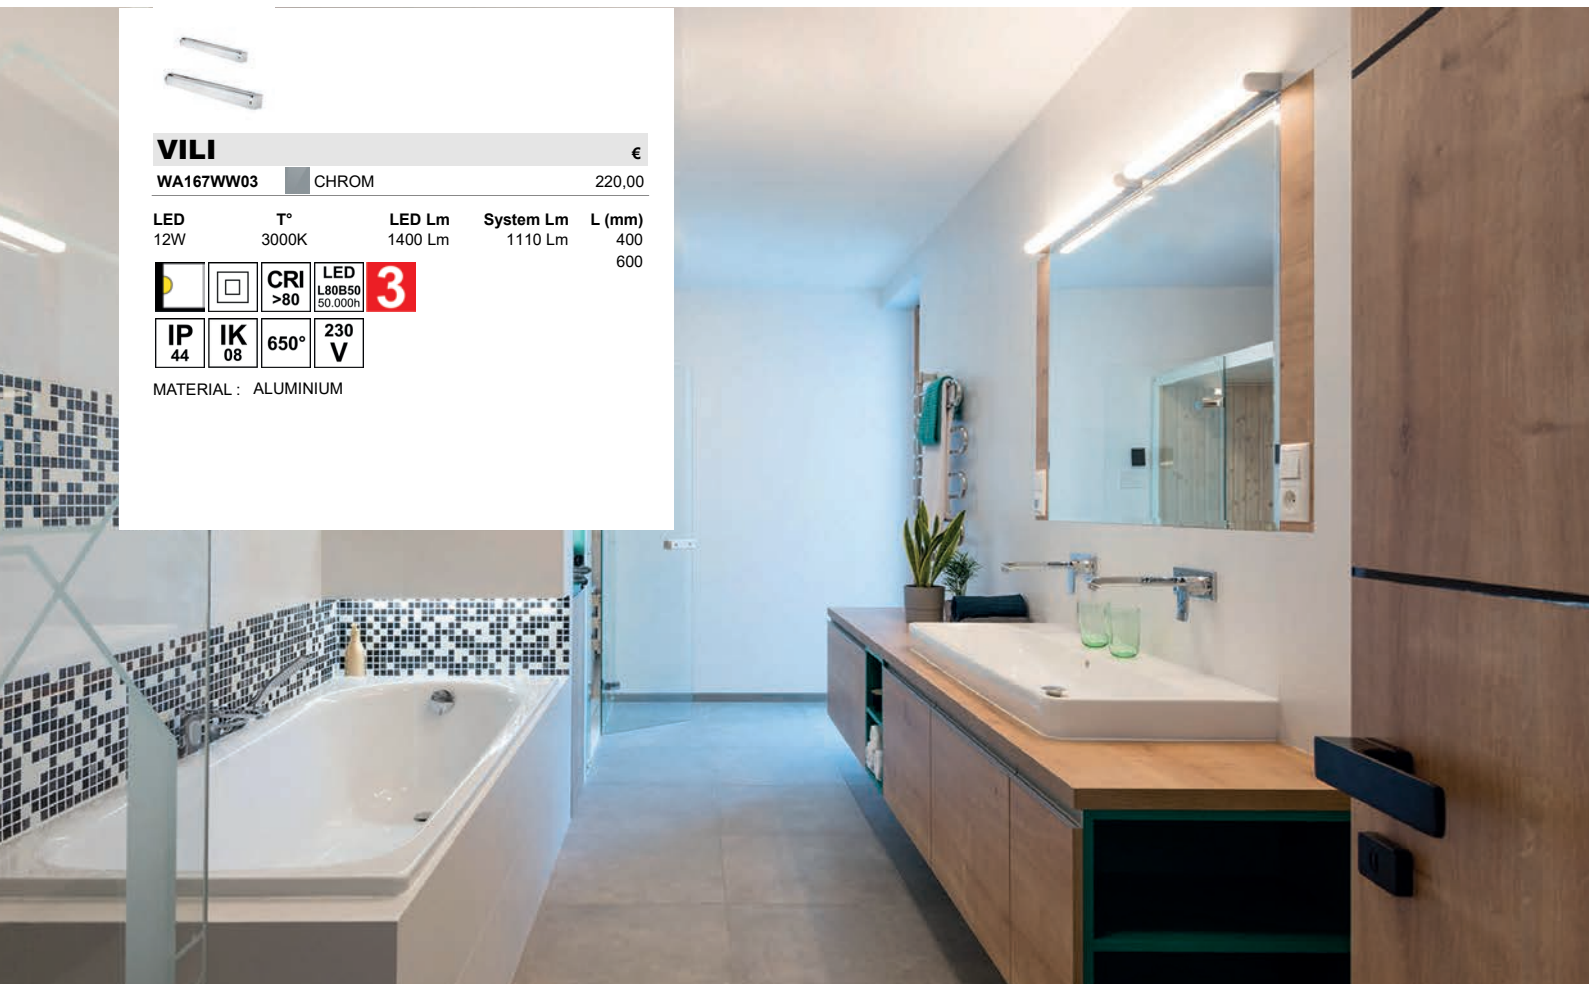

VILI

€

WA167WW03	CHROM	220,00

LED 12W	T° 3000K	LED Lm 1400 Lm	System Lm 1110 Lm	L (mm) 400 600

MATERIAL : ALUMINIUM