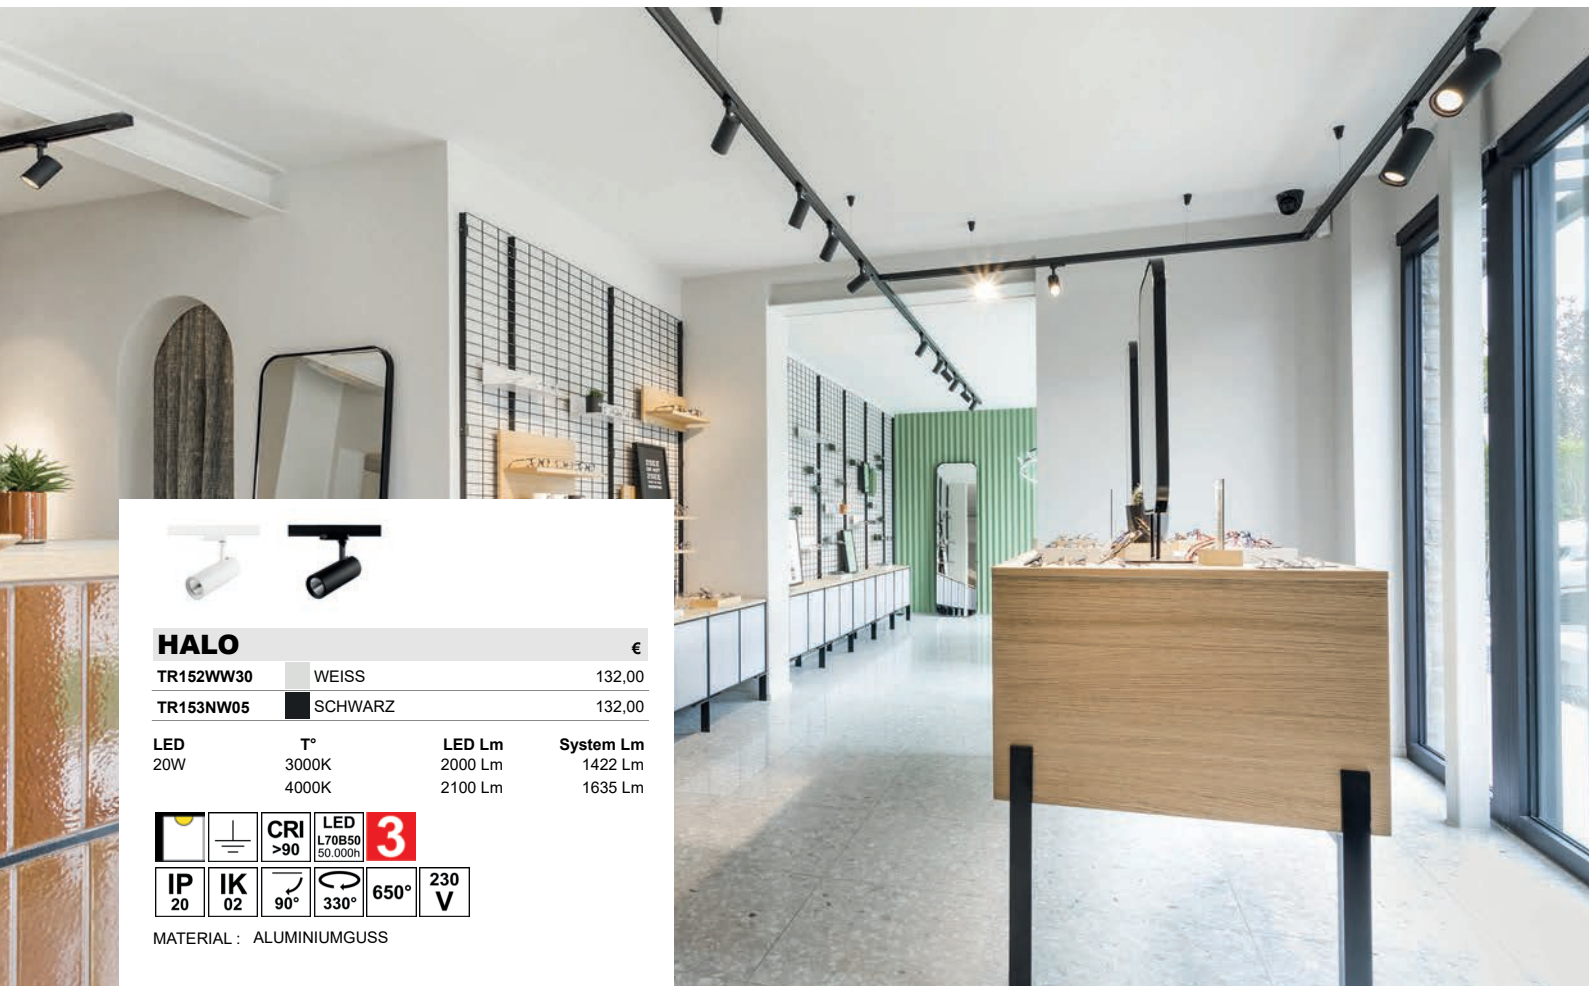

MATERIAL : ALUMINIUMGUSS

HELLO 2 D

TR390WW30	WEISS MATT	174,00
TR390WW05	SCHWARZ MATT	174,00

LED 17W	T° 3000K	LED Lm 2160 Lm	System Lm 1740 Lm
---------	----------	----------------	-------------------

MATERIAL : ALUMINIUM