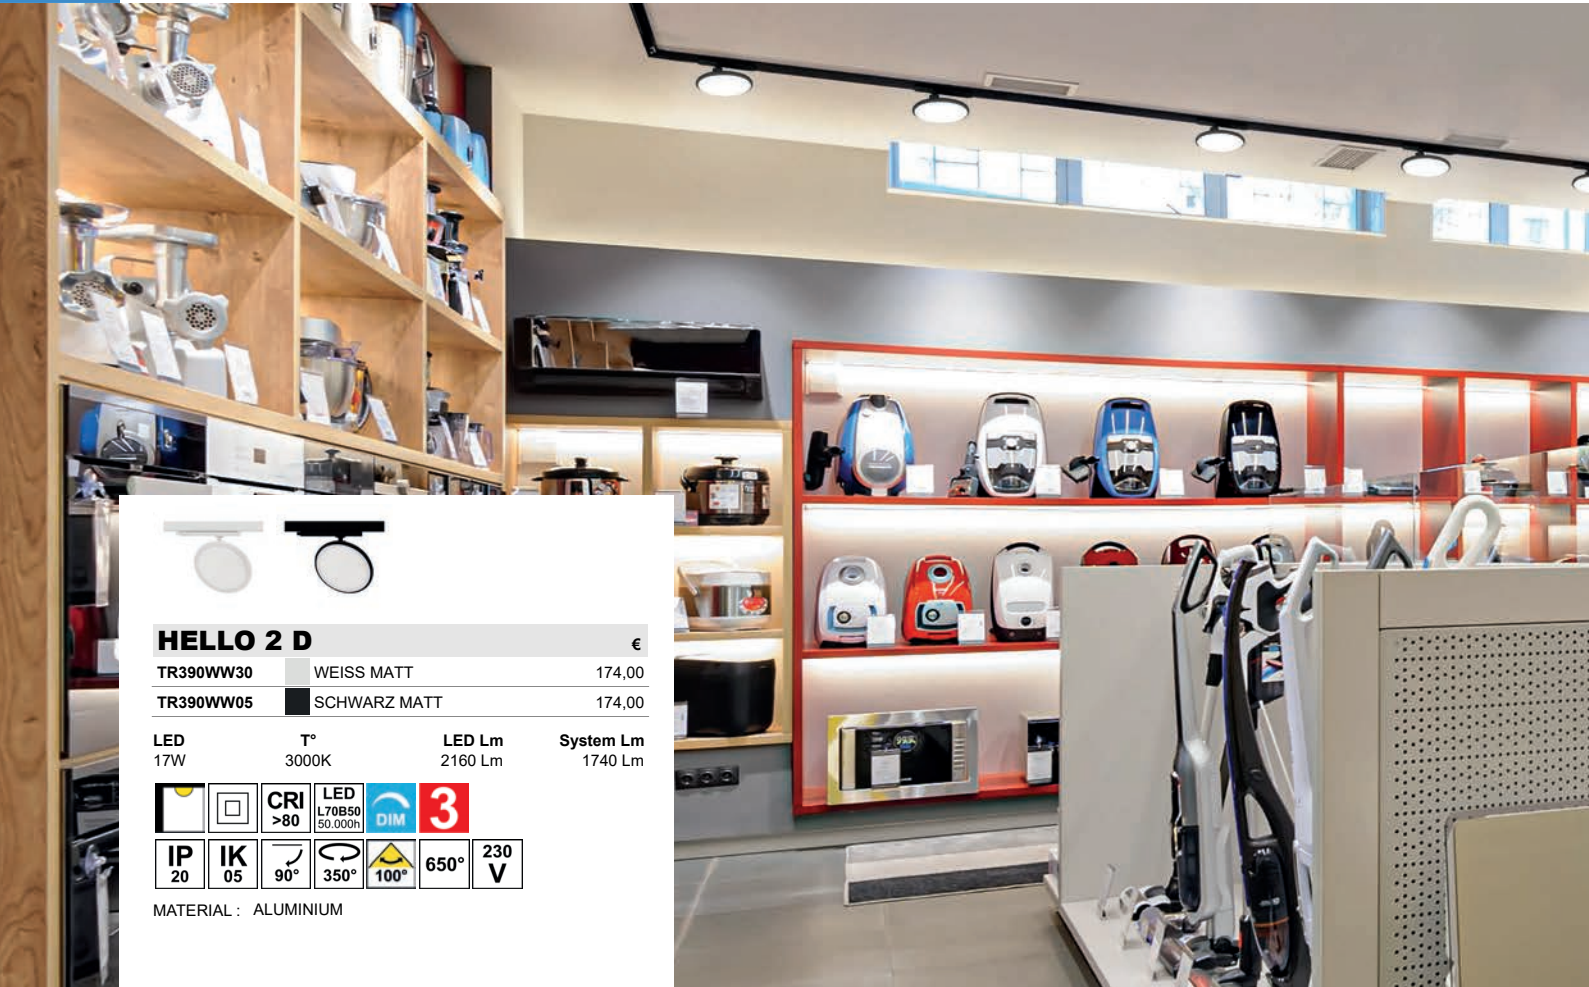

HELLO 2 D

TR390WW30	WEISS MATT	174,00
TR390WW05	SCHWARZ MATT	174,00

LED 17W	T° 3000K	LED Lm 2160 Lm	System Lm 1740 Lm

MATERIAL : ALUMINIUM