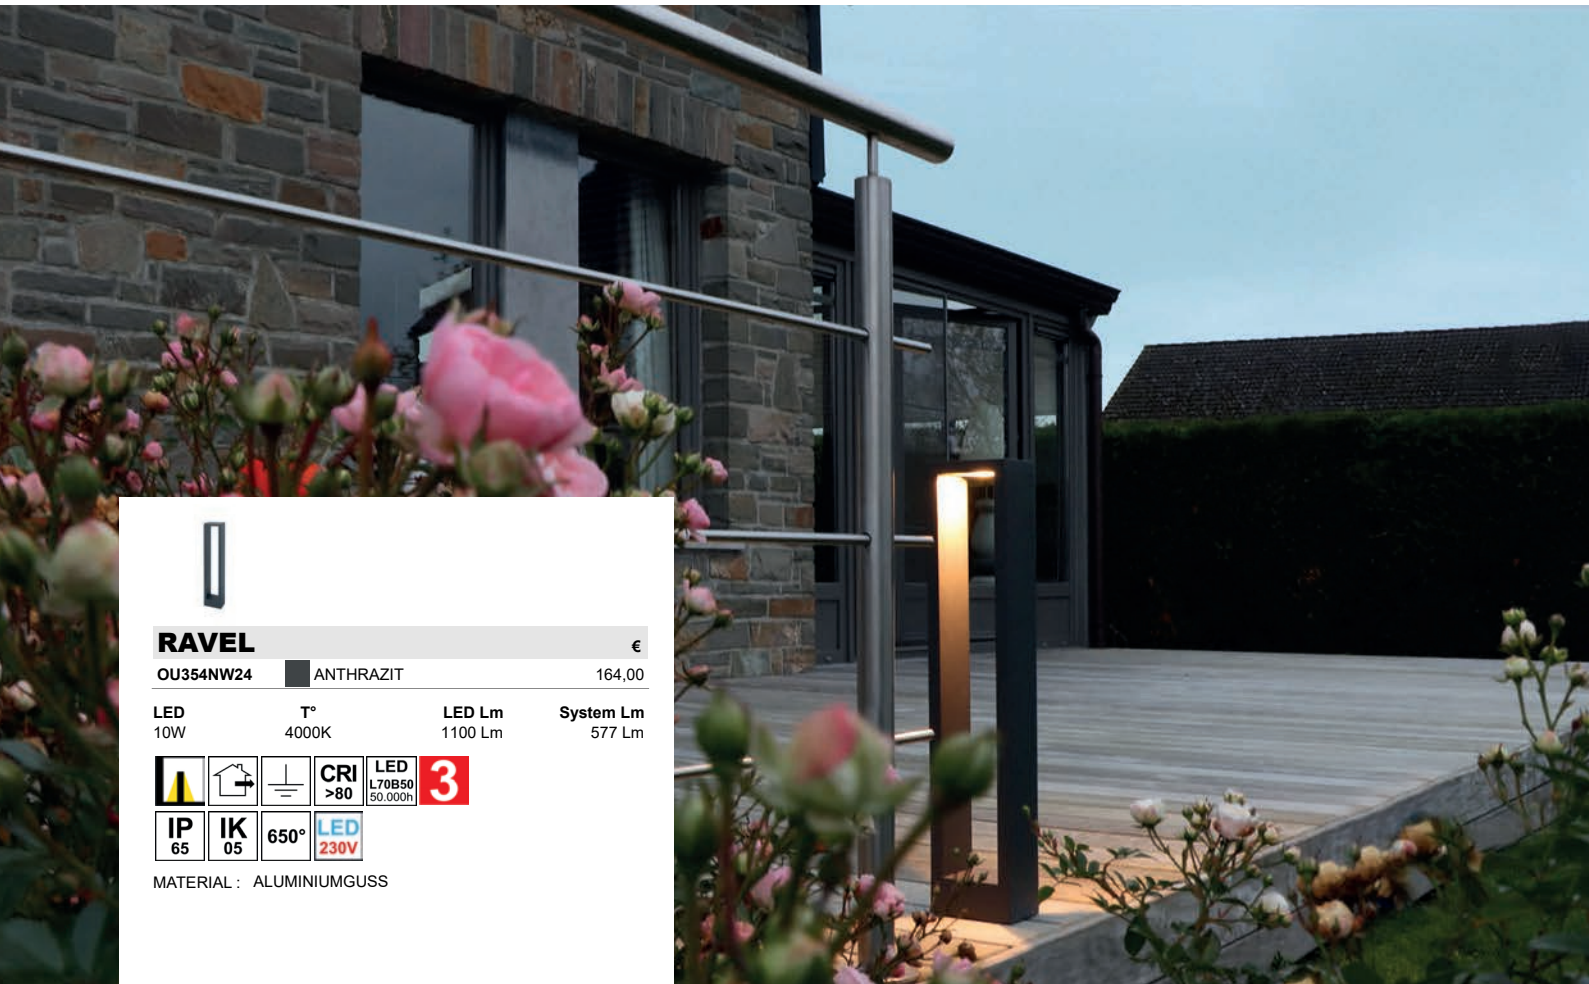

RAVEL €

OU354NW24 ANTHRAZIT 164,00

LED 10W	T° 4000K	LED Lm 1100 Lm	System Lm 577 Lm

			CRI >80	LED L70B50 50.000h	3
IP 65	IK 05	650°	LED 230V		

MATERIAL : ALUMINIUMGUSS