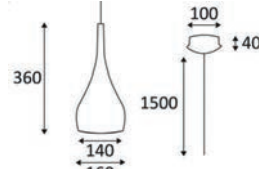

DROP 360 E27