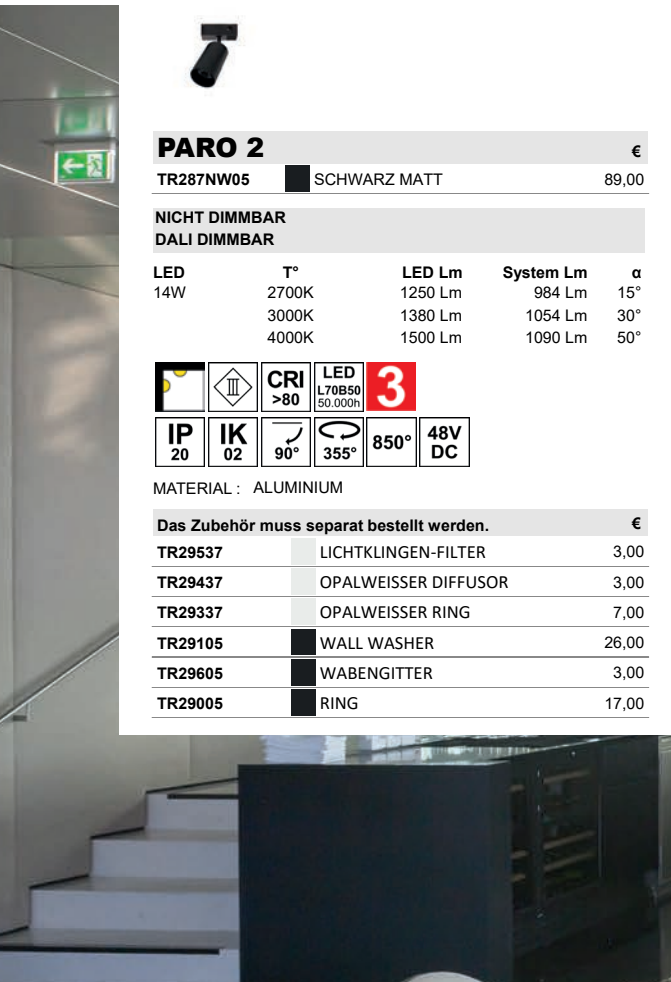

LED 10W T° 3000K LED Lm 1010 Lm System Lm 450 Lm

MATERIAL : ALUMINIUM

BERN

TR281WW05 SCHWARZ MATT € 149,00

LED	T°	LED Lm	System Lm
12W	2700K	1000 Lm	816 Lm
	3000K	1030 Lm	849 Lm
	4000K	1270 Lm	939 Lm

MATERIAL : ALUMINIUM