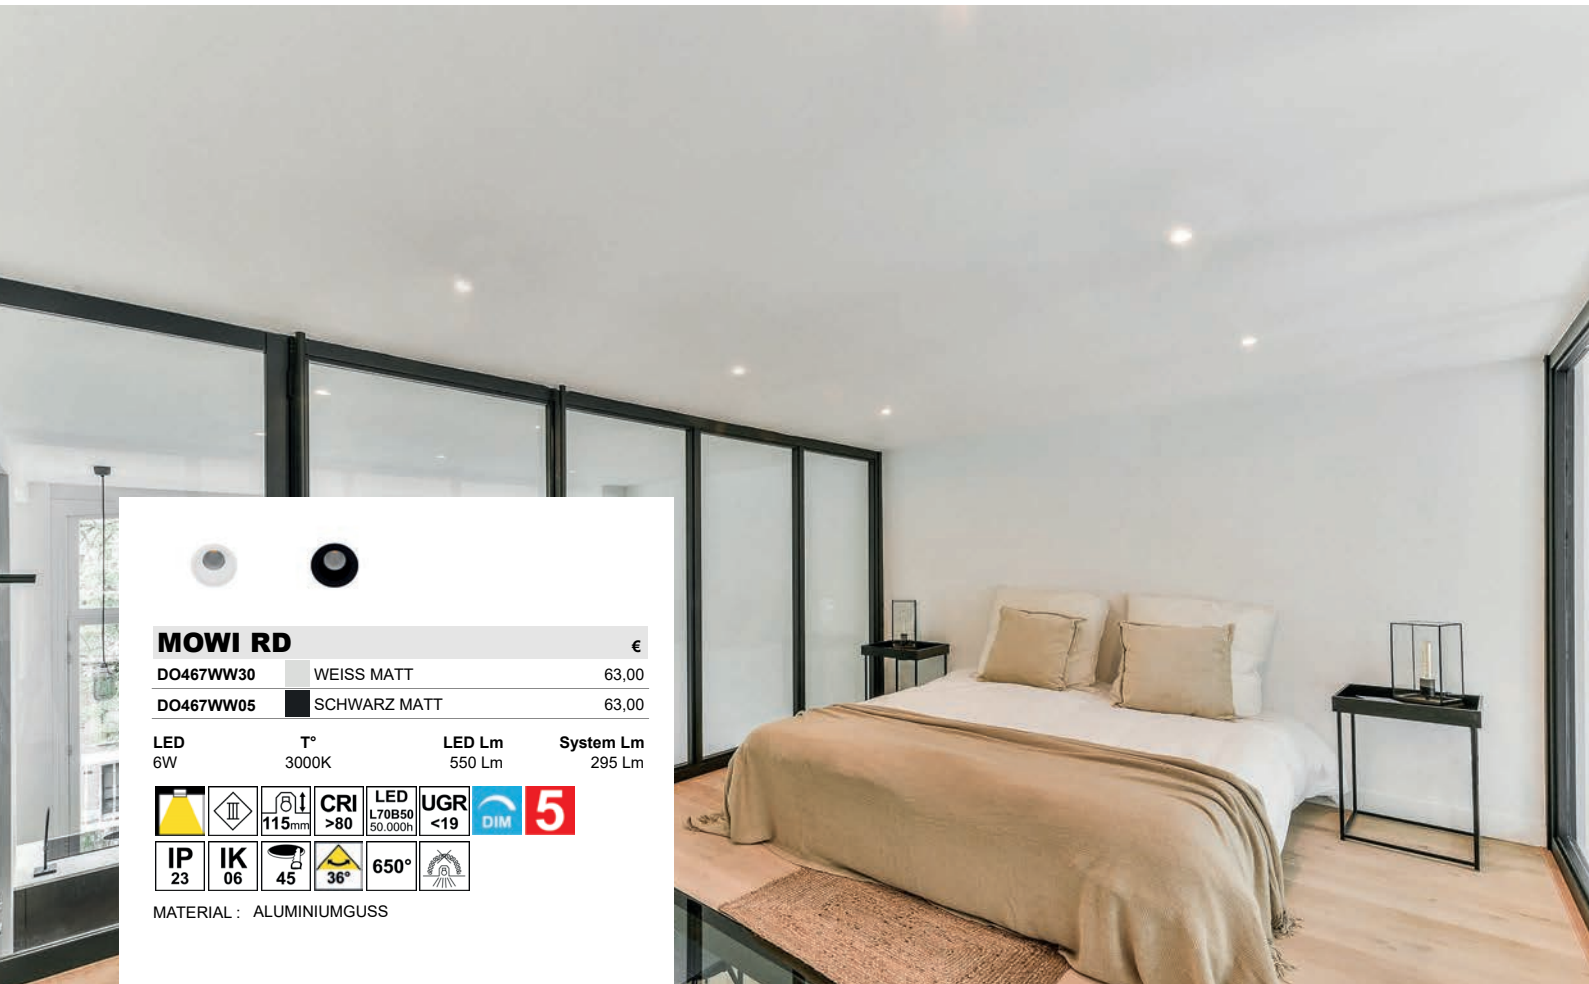

JOY RX

€

DO510WW30	WEISS MATT	87,00
DO510WW05	SCHWARZ MATT	87,00

LED 4,5W	T° 3000K	LED Lm 375 Lm	System Lm 260 Lm

MATERIAL : ALUMINIUM