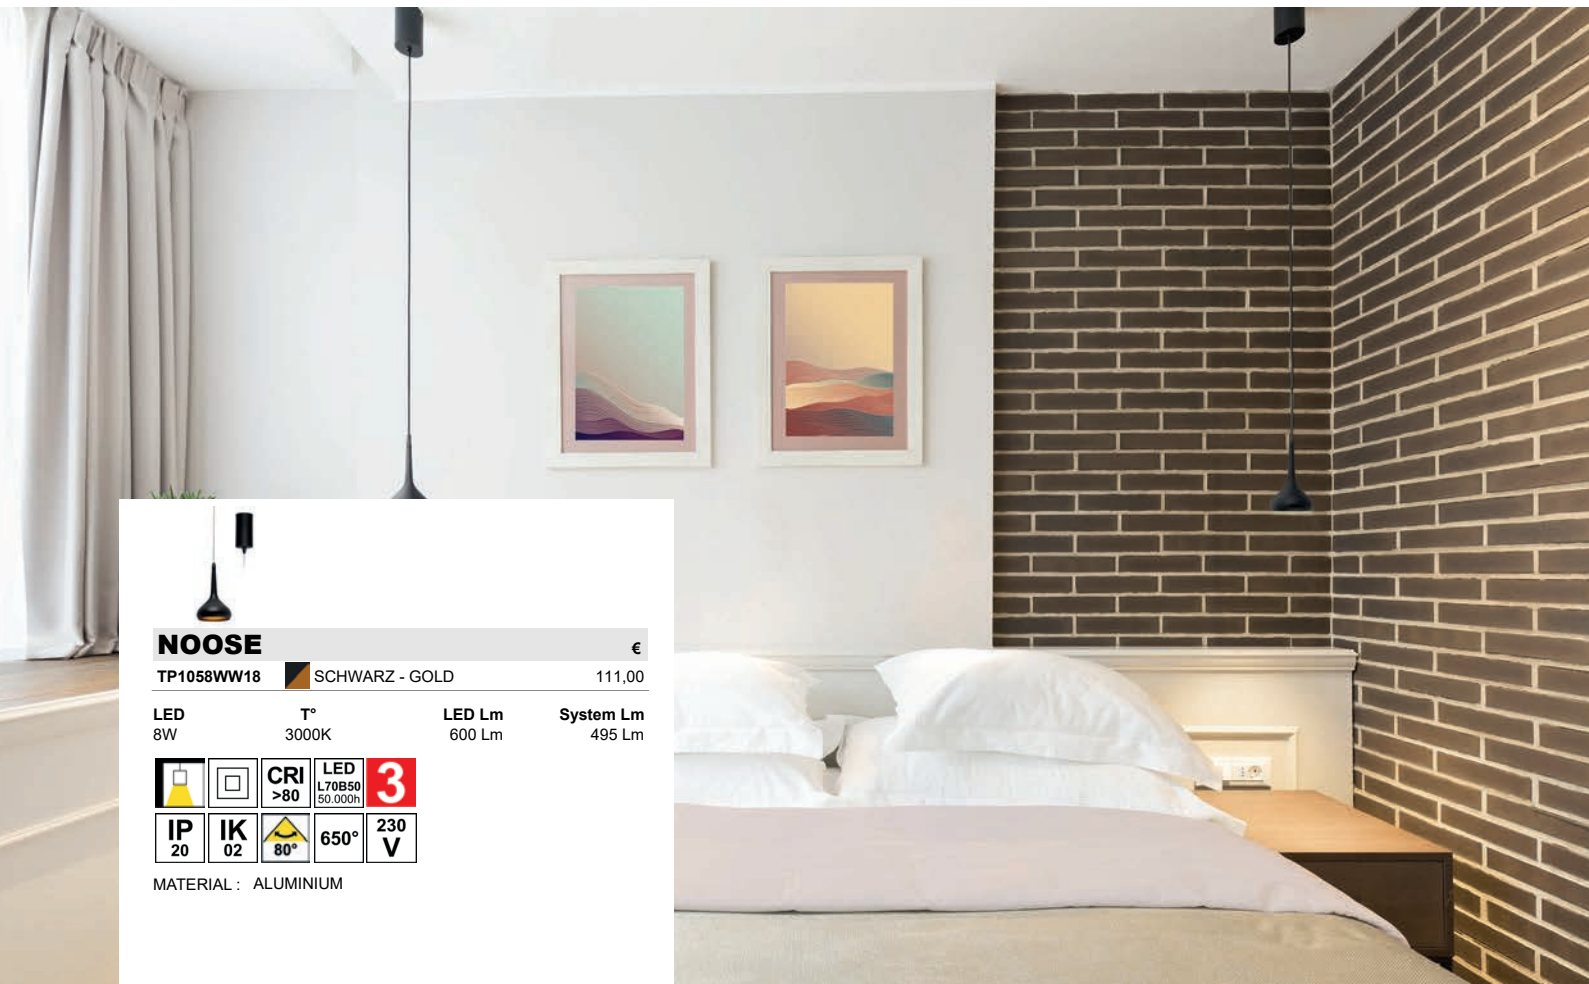

NOOSE		€	
TP1058WW18	SCHWARZ - GOLD	111,00	
LED	T°	LED Lm	System Lm
8W	3000K	600 Lm	495 Lm

MATERIAL : ALUMINIUM