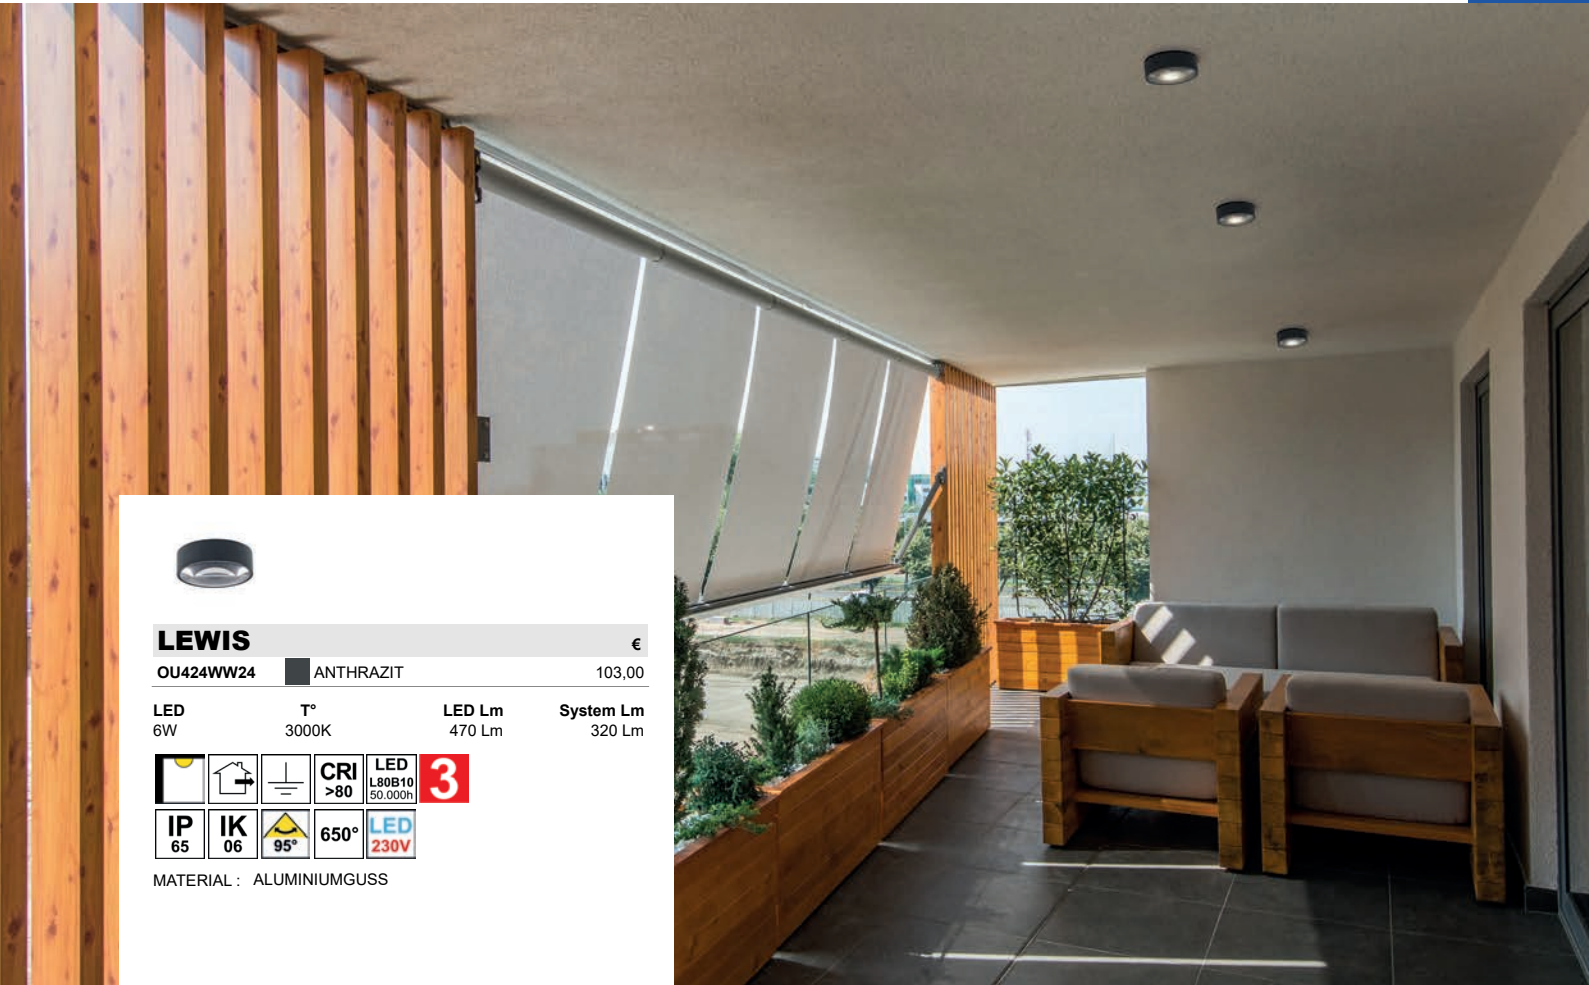

LED 4W T° 4000K LED Lm 480 Lm System Lm 170 Lm

MATERIAL : ALUMINIUMGUSS

ELNE 1

OU450WW24 ANTHRAZIT € 109,00

LED 6W T° 3000K LED Lm 400 Lm System Lm 291 Lm

MATERIAL : ALUMINIUM

LEWIS €

OU424WW24 ANTHRAZIT 103,00