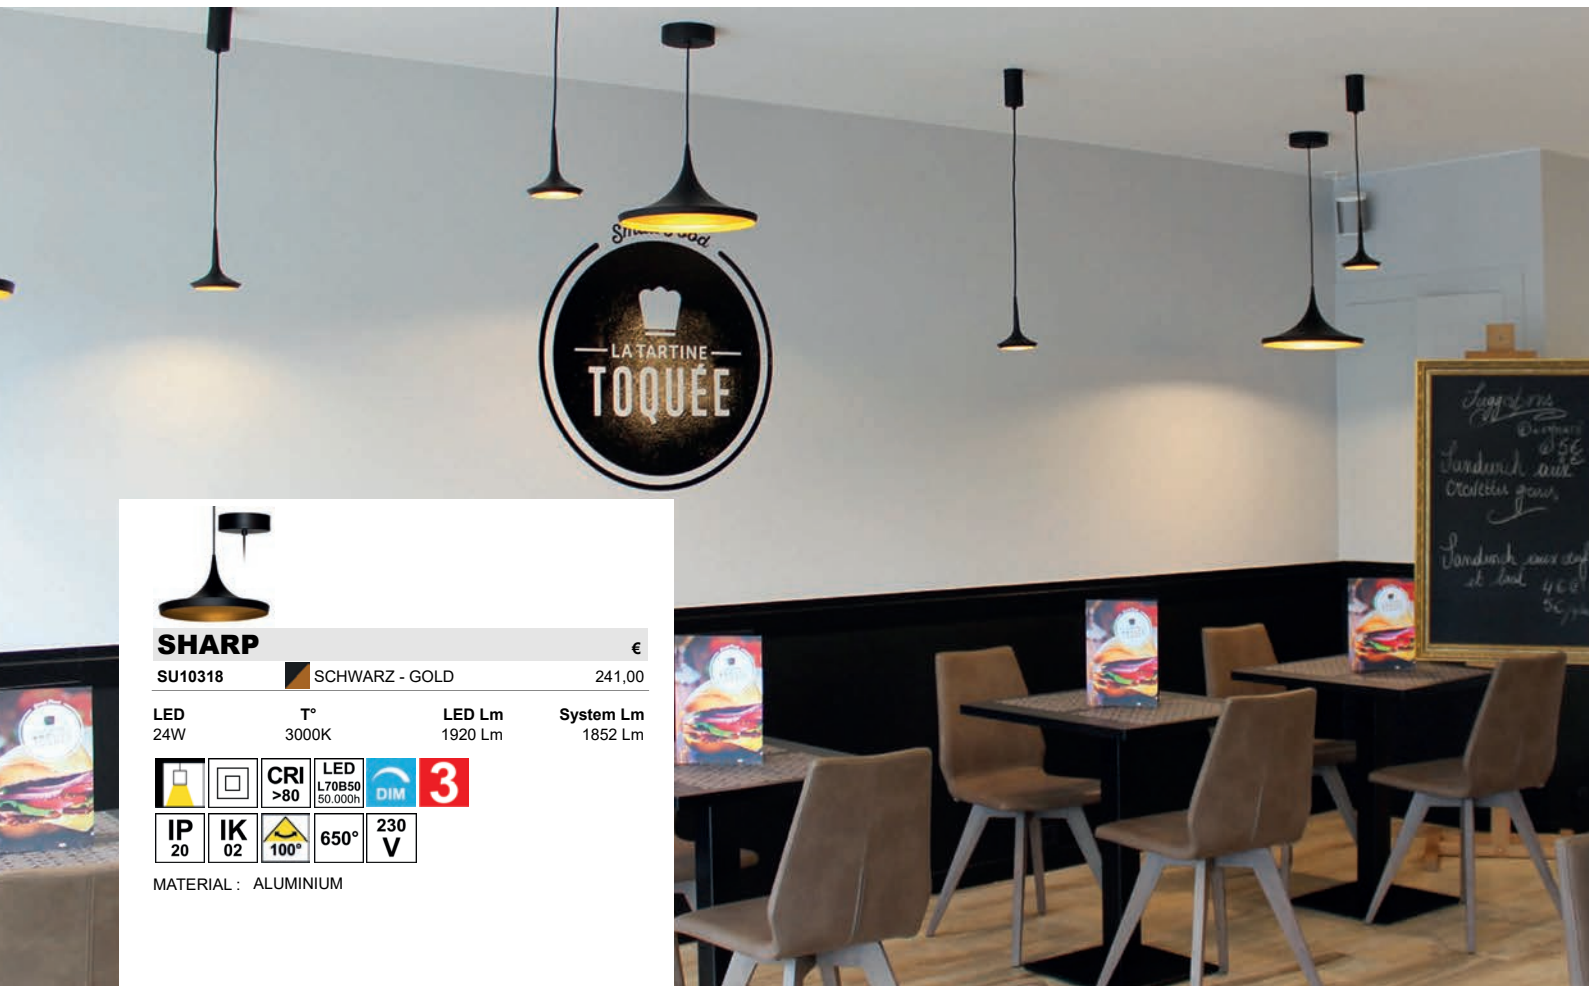

SHARP €

SU10318	SCHWARZ - GOLD	241,00

LED 24W   T° 3000K   LED Lm 1920 Lm   System Lm 1852 Lm

IP 20	IK 02	100°	650°	230 V	

MATERIAL : ALUMINIUM