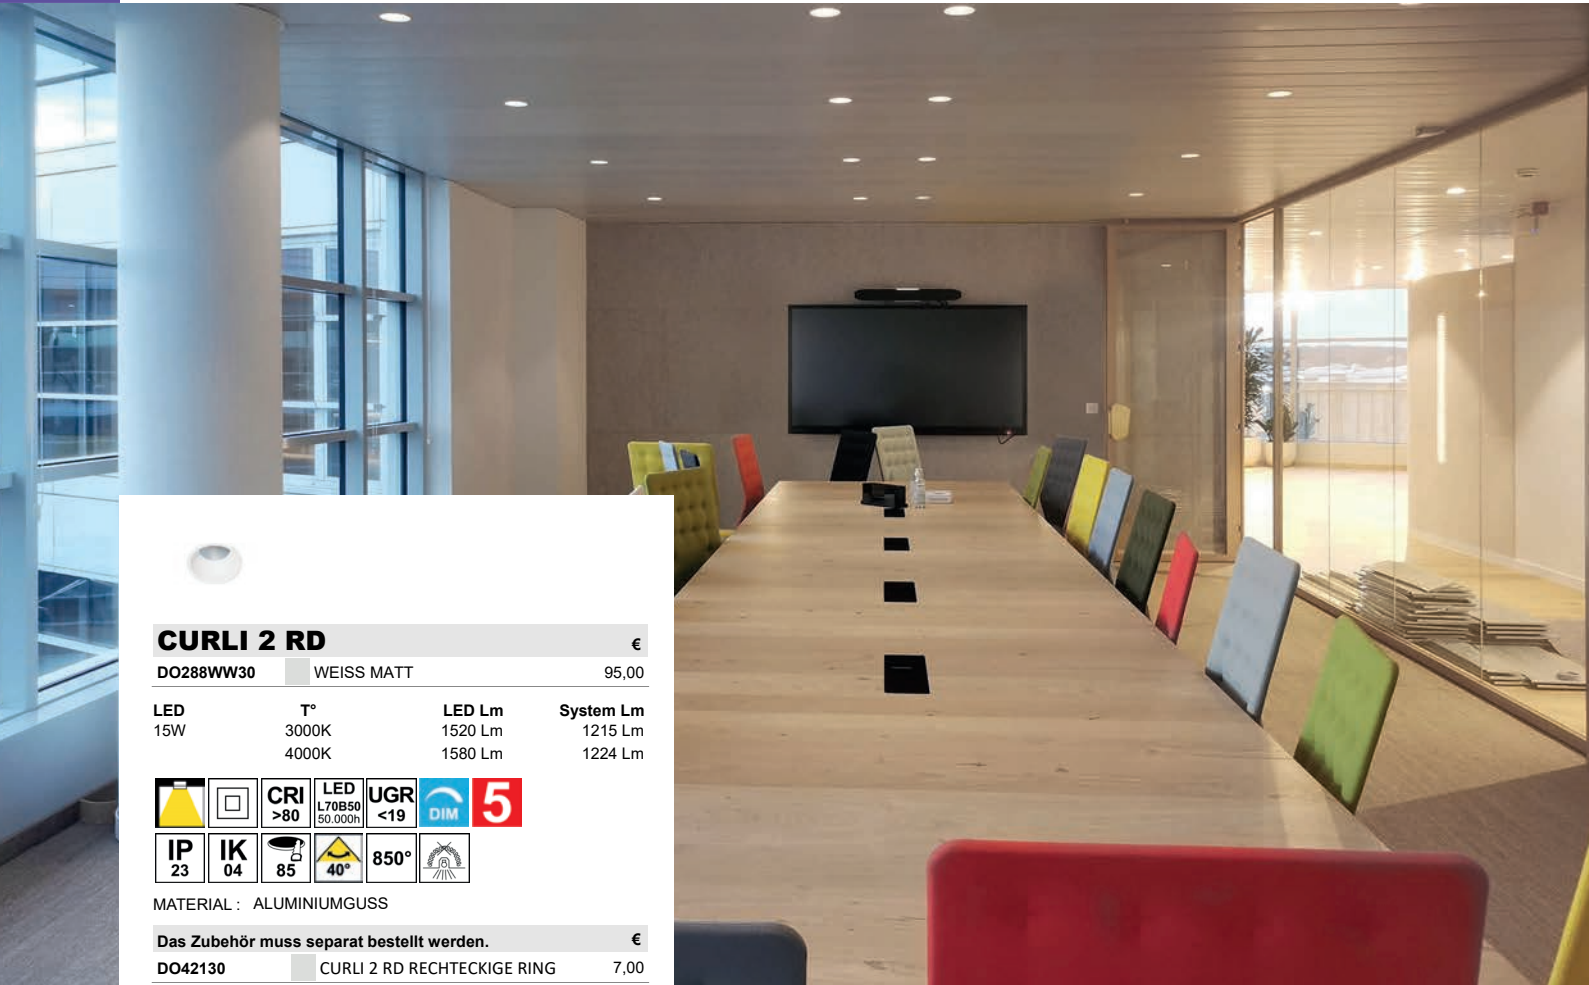

CURLI 2 RD

DO288WW30 WEISS MATT € 95,00

LED	T°	LED Lm	System Lm
15W	3000K	1520 Lm	1215 Lm
	4000K	1580 Lm	1224 Lm

MATERIAL : ALUMINIUMGUSS

Das Zubehör muss separat bestellt werden. €

DO42130 CURLI 2 RD RECHTECKIGE RING 7,00