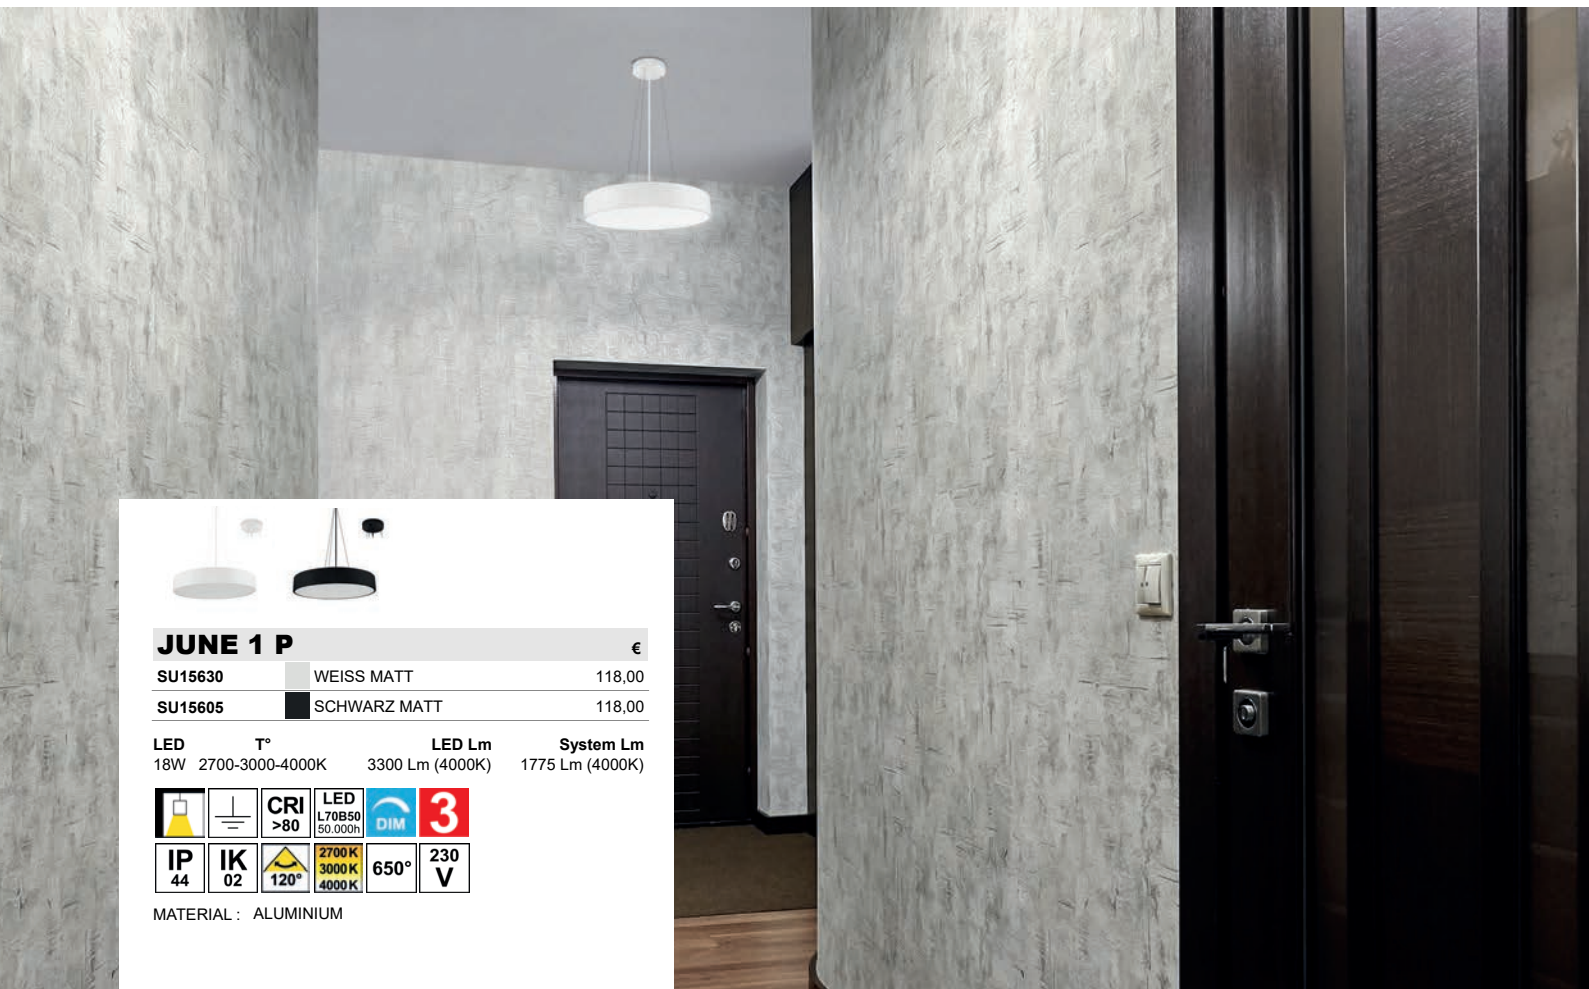

JUNE 1 P €

SU15630	WEISS MATT	118,00
SU15605	SCHWARZ MATT	118,00

LED	T°	LED Lm	System Lm
18W	2700-3000-4000K	3300 Lm (4000K)	1775 Lm (4000K)

IP 44	IK 02	120°	2700K 3000K 4000K	650°	230 V

MATERIAL : ALUMINIUM