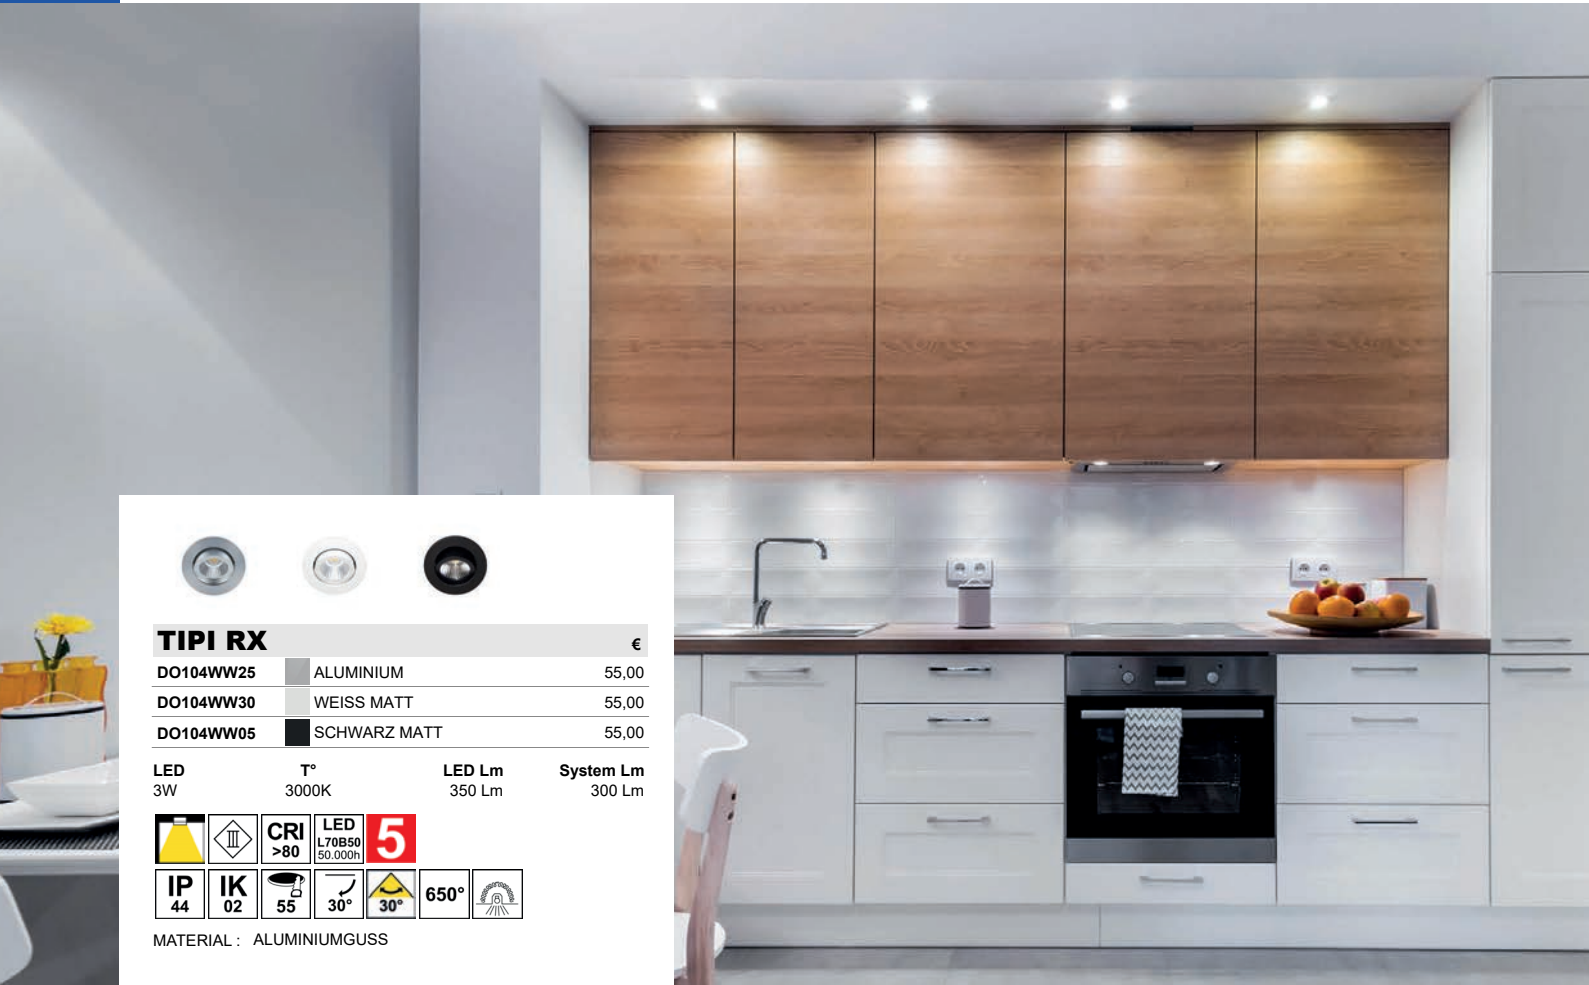

TIPI RX

Code	Finish	Price (€)
DO104WW25	ALUMINIUM	55,00
DO104WW30	WEISS MATT	55,00
DO104WW05	SCHWARZ MATT	55,00

LED	T°	LED Lm	System Lm
3W	3000K	350 Lm	300 Lm

MATERIAL : ALUMINIUMGUSS