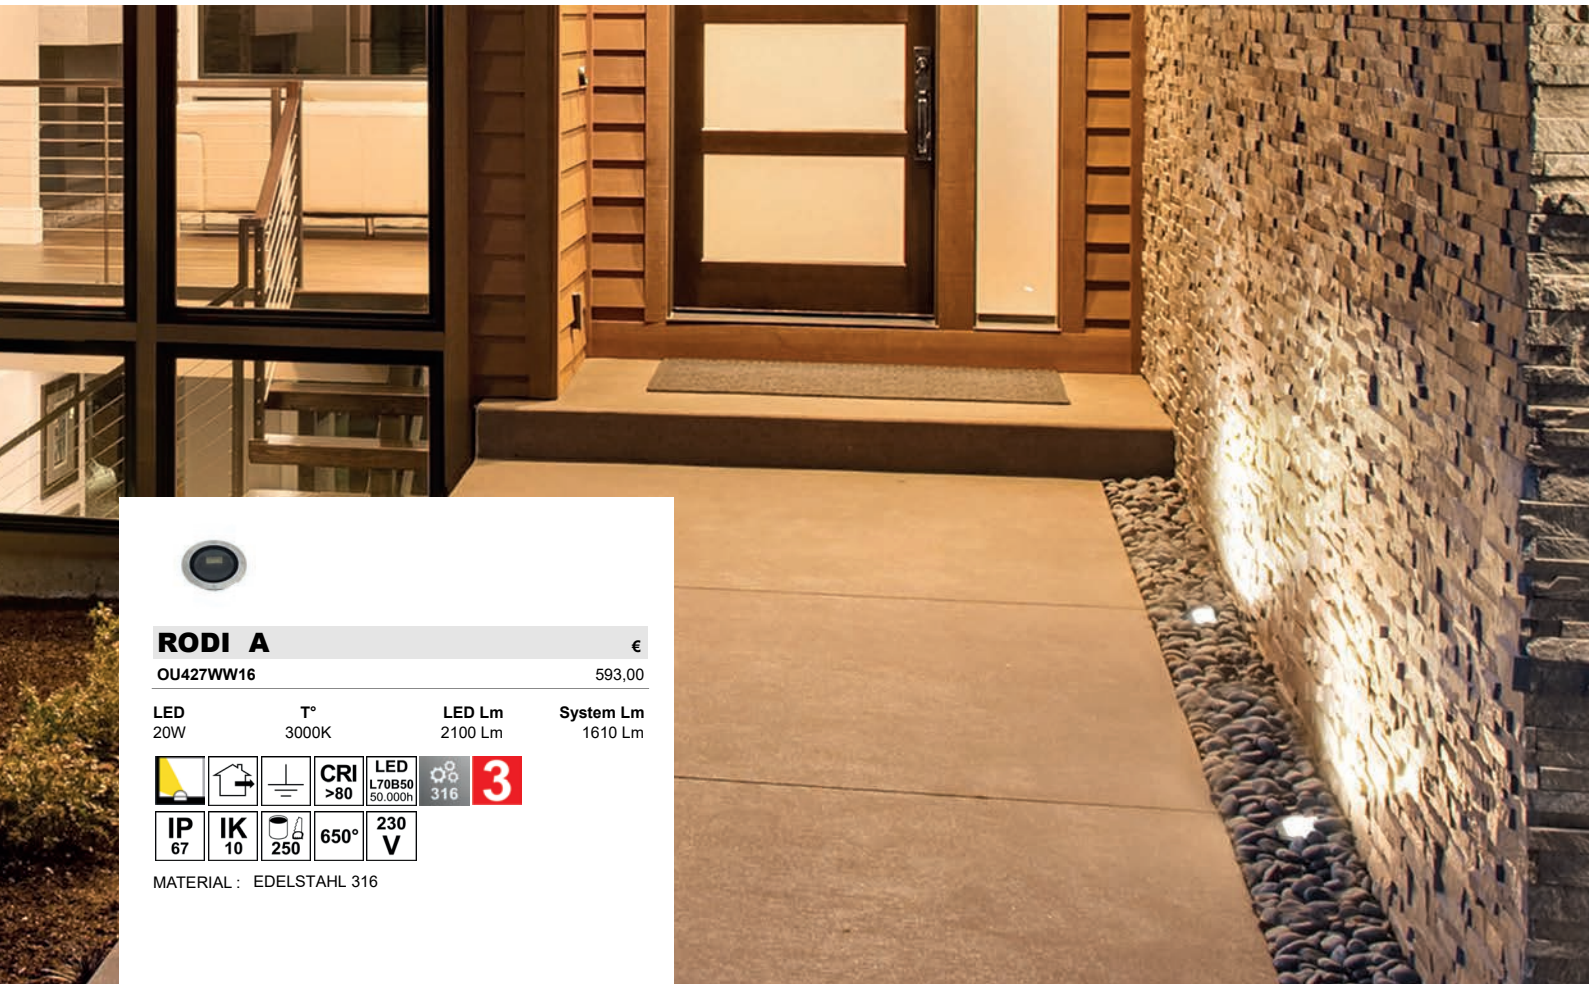

RODI A

OU427WW16 € 593,00

LED 20W T° 3000K LED Lm 2100 Lm System Lm 1610 Lm

MATERIAL : EDELSTAHL 316