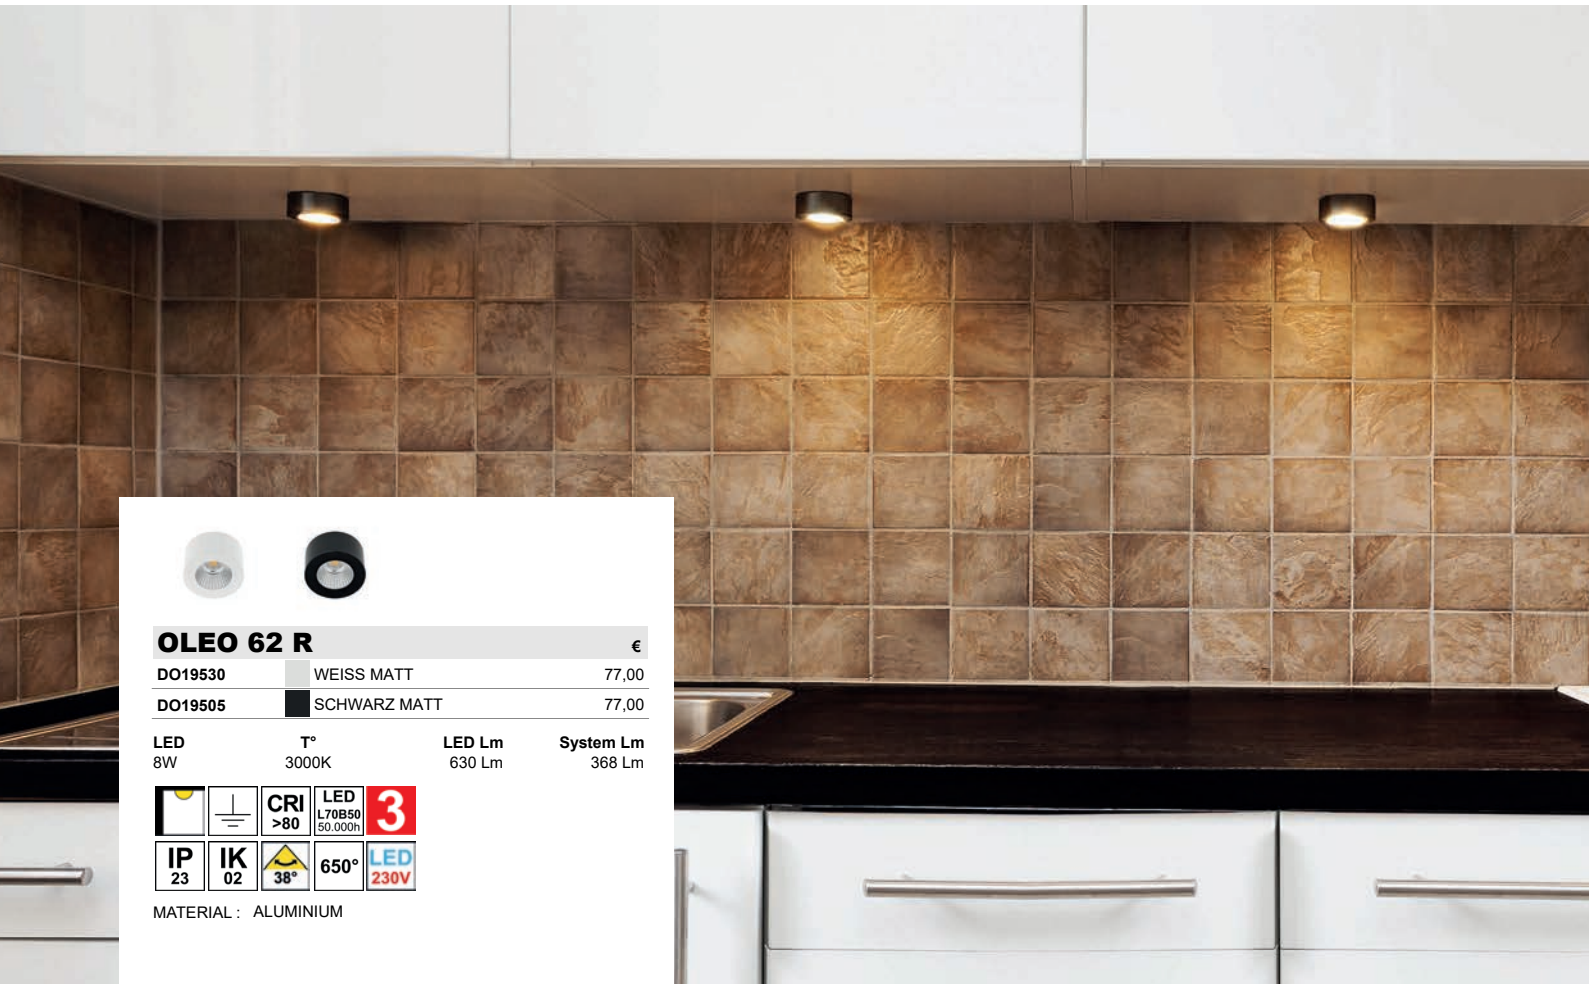

OLEO 62 R		€
DO19530	WEISS MATT	77,00
DO19505	SCHWARZ MATT	77,00

LED 8W	T° 3000K	LED Lm 630 Lm	System Lm 368 Lm

MATERIAL : ALUMINIUM