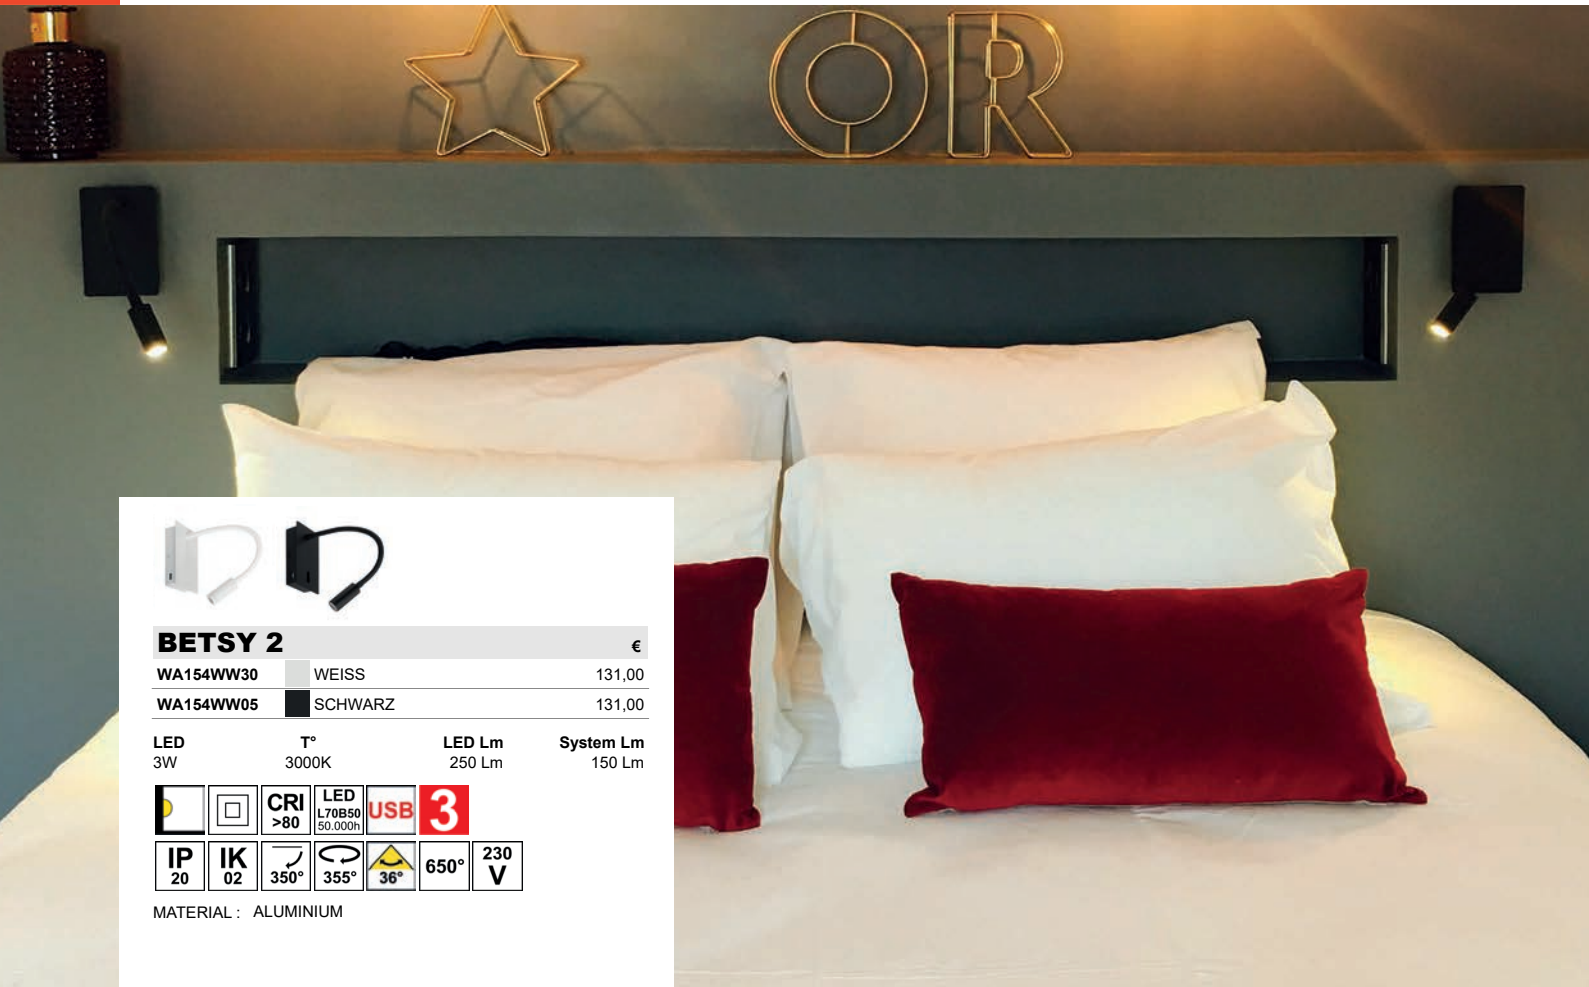

BETSY 2

WA154WW30	WEISS	131,00
WA154WW05	SCHWARZ	131,00

LED 3W	T° 3000K	LED Lm 250 Lm	System Lm 150 Lm

		CRI >80	LED L70B50 50.000h	USB 3
IP 20	IK 02	350°	355°	36°
			650°	230 V

MATERIAL : ALUMINIUM